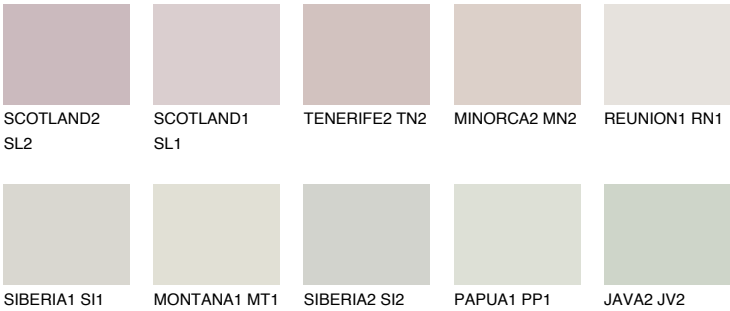

**ETNA1 ET1**

68% **TSR** 61%

## Matching colours

### COLOURS

### INTENSE

For more information on plasters and paints, go to [www.ceresit.lv](http://www.ceresit.lv)

\*The presented colours refer to plasters and paints offered by Ceresit. Due to the use of digital techniques, the presented colours might not represent the original ones, thus they cannot be considered as a reliable colour presentation. We recommend checking the authentic colour samples.