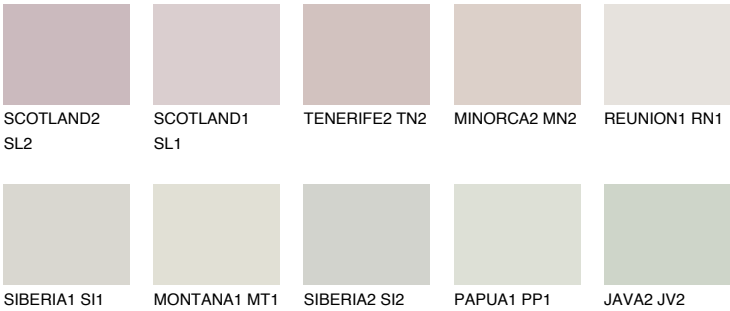

ETNA1 ET1

68% **TSR** 61%

Matching colours

COLOURS

INTENSE

For more information on plasters and paints, go to www.ceresit.lv

*The presented colours refer to plasters and paints offered by Ceresit. Due to the use of digital techniques, the presented colours might not represent the original ones, thus they cannot be considered as a reliable colour presentation. We recommend checking the authentic colour samples.