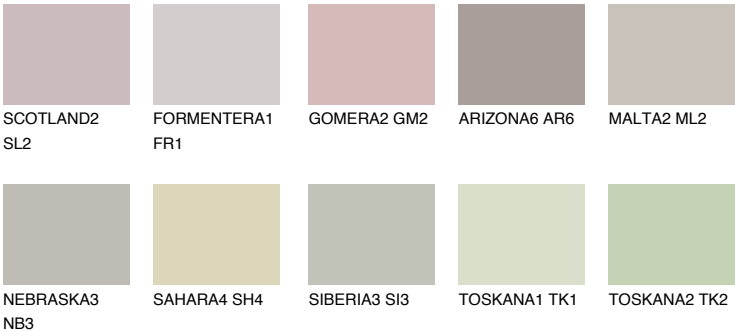

## ETNA2 ET2

55% TSR 49%

### Matching colours

#### COLOURS

#### INTENSE

For more information on plasters and paints, go to [www.ceresit.lv](http://www.ceresit.lv)

\*The presented colours refer to plasters and paints offered by Ceresit. Due to the use of digital techniques, the presented colours might not represent the original ones, thus they cannot be considered as a reliable colour presentation. We recommend checking the authentic colour samples.