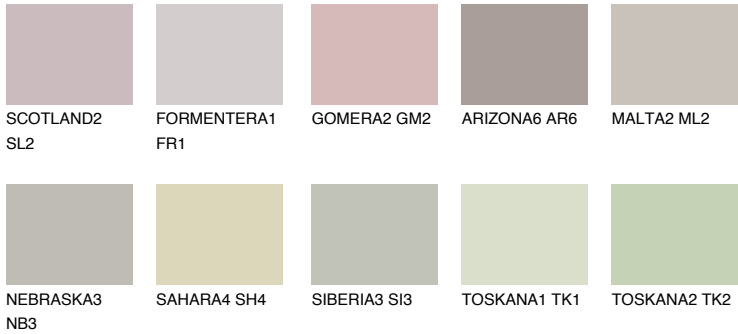

COLOUR DETAILS

ETNA2 ET2

55% TSR 49%

Matching colours

COLOURS

INTENSE

For more information on plasters and paints, go to www.ceresit.lv

*The presented colours refer to plasters and paints offered by Ceresit. Due to the use of digital techniques, the presented colours might not represent the original ones, thus they cannot be considered as a reliable colour presentation. We recommend checking the authentic colour samples.