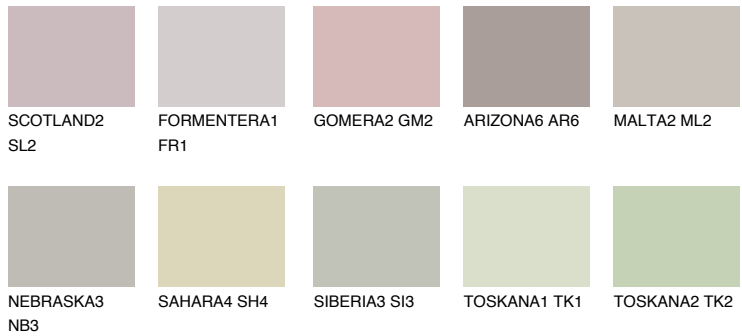

COLOUR DETAILS

ETNA2 ET2

55% TSR 49%

Matching colours

COLOURS

INTENSE

For more information on plasters and paints, go to www.ceresit.lv

*The presented colours refer to plasters and paints offered by Ceresit. Due to the use of digital techniques, the presented colours might not represent the original ones, thus they cannot be considered as a reliable colour presentation. We recommend checking the authentic colour samples.