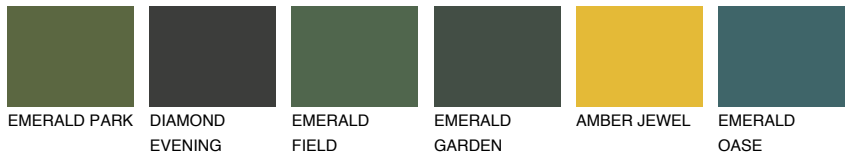

COLOUR DETAILS

ETNA2 ET2

55% TSR 49%

Matching colours

COLOURS

INTENSE

For more information on plasters and paints, go to www.ceresit.lv

*The presented colours refer to plasters and paints offered by Ceresit. Due to the use of digital techniques, the presented colours might not represent the original ones, thus they cannot be considered as a reliable colour presentation. We recommend checking the authentic colour samples.