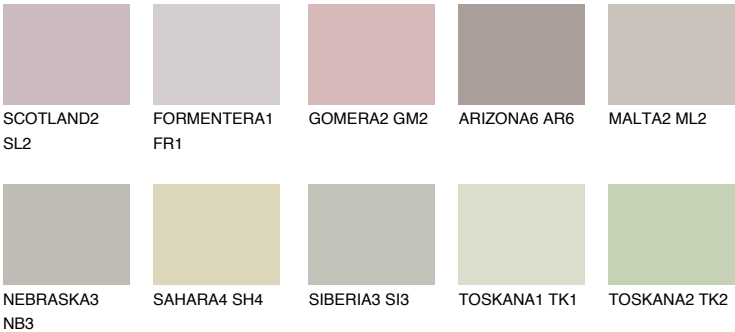

ETNA2 ET2

55% TSR 49%

Matching colours

COLOURS

INTENSE

For more information on plasters and paints, go to www.ceresit.lv

*The presented colours refer to plasters and paints offered by Ceresit. Due to the use of digital techniques, the presented colours might not represent the original ones, thus they cannot be considered as a reliable colour presentation. We recommend checking the authentic colour samples.