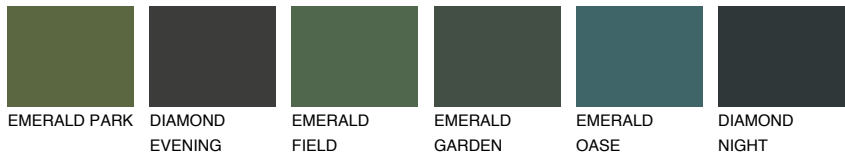

COLOUR DETAILS

ETNA3 ET3

48% TSR 42%

Matching colours

COLOURS

INTENSE

For more information on plasters and paints, go to www.ceresit.lv

*The presented colours refer to plasters and paints offered by Ceresit. Due to the use of digital techniques, the presented colours might not represent the original ones, thus they cannot be considered as a reliable colour presentation. We recommend checking the authentic colour samples.