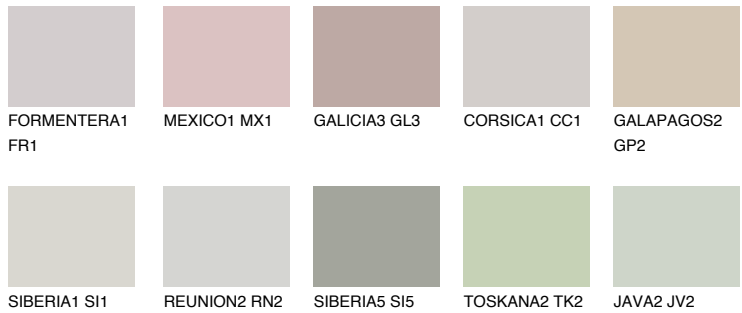

COLOUR DETAILS

ETNA3 ET3

48% TSR 42%

Matching colours

COLOURS

INTENSE

For more information on plasters and paints, go to www.ceresit.lv

*The presented colours refer to plasters and paints offered by Ceresit. Due to the use of digital techniques, the presented colours might not represent the original ones, thus they cannot be considered as a reliable colour presentation. We recommend checking the authentic colour samples.