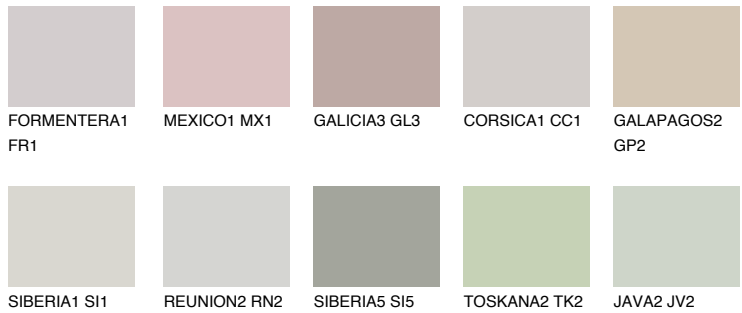

COLOUR DETAILS

ETNA3 ET3

48% **TSR** 42%

Matching colours

COLOURS

INTENSE

For more information on plasters and paints, go to www.ceresit.lv

*The presented colours refer to plasters and paints offered by Ceresit. Due to the use of digital techniques, the presented colours might not represent the original ones, thus they cannot be considered as a reliable colour presentation. We recommend checking the authentic colour samples.