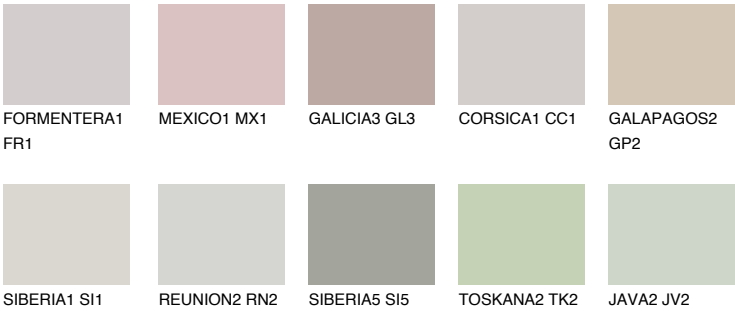

## ETNA3 ET3

48% **TSR** 42%

### Matching colours

#### COLOURS

#### INTENSE

For more information on plasters and paints, go to [www.ceresit.lv](http://www.ceresit.lv)

\*The presented colours refer to plasters and paints offered by Ceresit. Due to the use of digital techniques, the presented colours might not represent the original ones, thus they cannot be considered as a reliable colour presentation. We recommend checking the authentic colour samples.