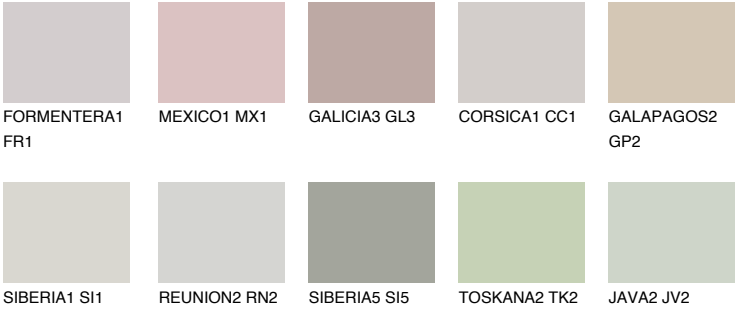

## ETNA3 ET3

48% TSR 42%

### Matching colours

#### COLOURS

#### INTENSE

For more information on plasters and paints, go to [www.ceresit.lv](http://www.ceresit.lv)

\*The presented colours refer to plasters and paints offered by Ceresit. Due to the use of digital techniques, the presented colours might not represent the original ones, thus they cannot be considered as a reliable colour presentation. We recommend checking the authentic colour samples.