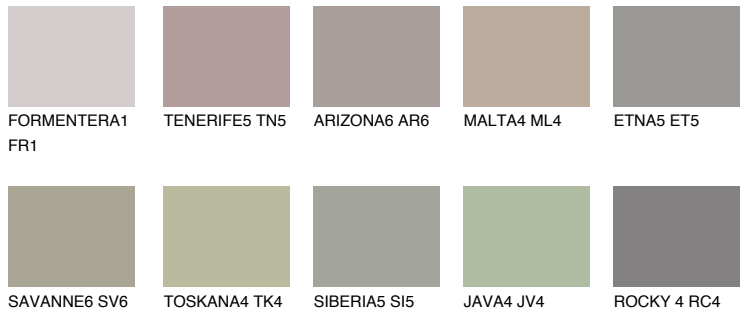

COLOUR DETAILS

ETNA4 ET4

36% **TSR** 34%

Matching colours

COLOURS

INTENSE

For more information on plasters and paints, go to www.ceresit.lv

*The presented colours refer to plasters and paints offered by Ceresit. Due to the use of digital techniques, the presented colours might not represent the original ones, thus they cannot be considered as a reliable colour presentation. We recommend checking the authentic colour samples.