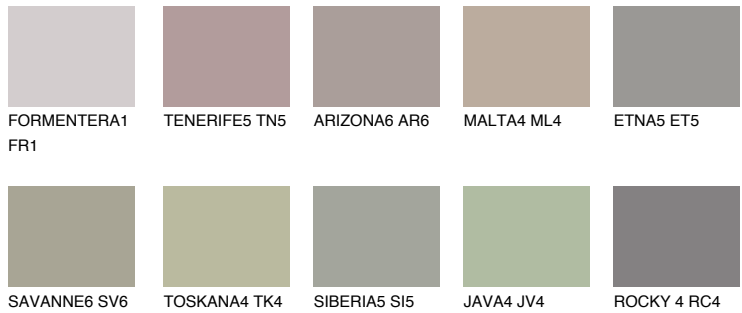

# COLOUR DETAILS

**ETNA4 ET4**

36% **TSR** 34%

## Matching colours

### COLOURS

### INTENSE

For more information on plasters and paints, go to [www.ceresit.lv](http://www.ceresit.lv)

\*The presented colours refer to plasters and paints offered by Ceresit. Due to the use of digital techniques, the presented colours might not represent the original ones, thus they cannot be considered as a reliable colour presentation. We recommend checking the authentic colour samples.