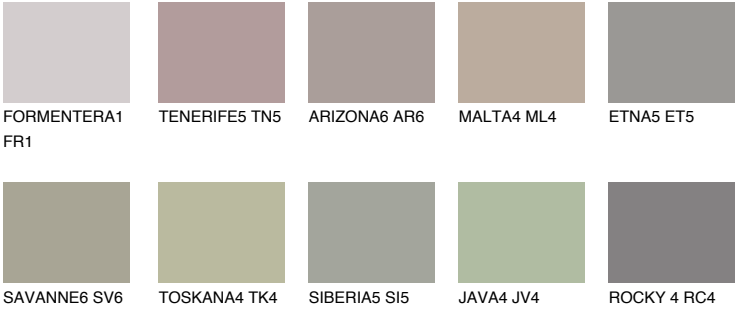

COLOUR DETAILS

ETNA4 ET4

36% **TSR** 34%

Matching colours

COLOURS

INTENSE

For more information on plasters and paints, go to www.ceresit.lv

*The presented colours refer to plasters and paints offered by Ceresit. Due to the use of digital techniques, the presented colours might not represent the original ones, thus they cannot be considered as a reliable colour presentation. We recommend checking the authentic colour samples.