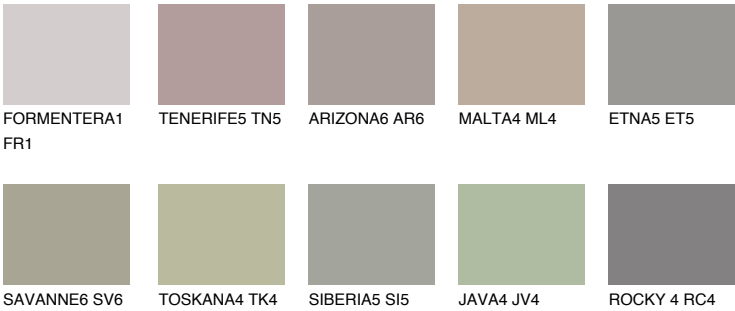

COLOUR DETAILS

ETNA4 ET4

36% **TSR** 34%

Matching colours

COLOURS

INTENSE

For more information on plasters and paints, go to www.ceresit.lv

*The presented colours refer to plasters and paints offered by Ceresit. Due to the use of digital techniques, the presented colours might not represent the original ones, thus they cannot be considered as a reliable colour presentation. We recommend checking the authentic colour samples.