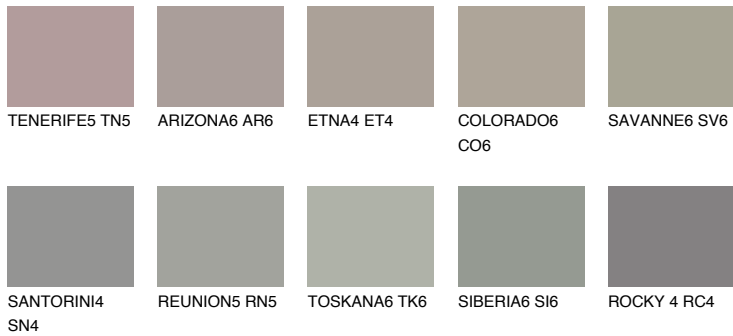

# COLOUR DETAILS

## Matching colours

### COLOURS

### INTENSE

For more information on plasters and paints, go to [www.ceresit.lv](http://www.ceresit.lv)

\*The presented colours refer to plasters and paints offered by Ceresit. Due to the use of digital techniques, the presented colours might not represent the original ones, thus they cannot be considered as a reliable colour presentation. We recommend checking the authentic colour samples.