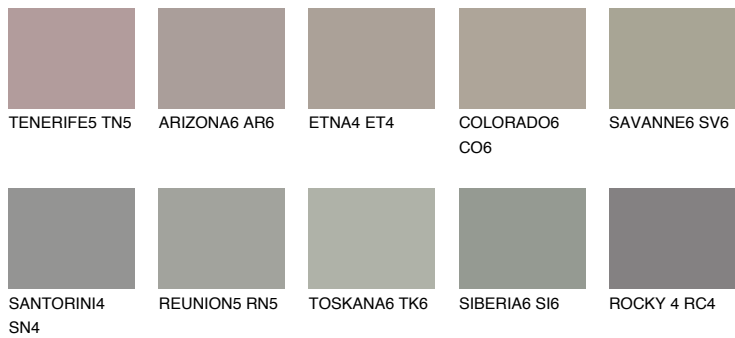

# COLOUR DETAILS

## Matching colours

### COLOURS

### INTENSE

For more information on plasters and paints, go to [www.ceresit.lv](http://www.ceresit.lv)

\*The presented colours refer to plasters and paints offered by Ceresit. Due to the use of digital techniques, the presented colours might not represent the original ones, thus they cannot be considered as a reliable colour presentation. We recommend checking the authentic colour samples.