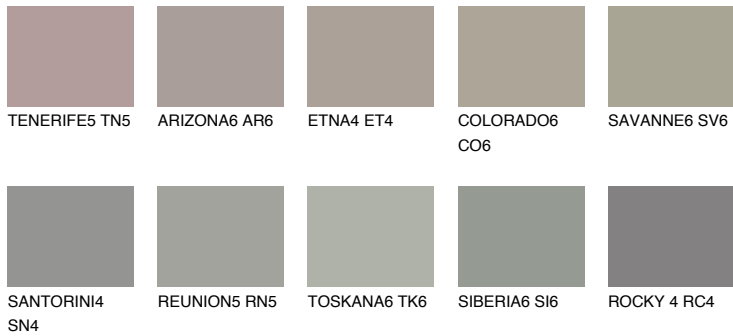

COLOUR DETAILS

ETNA5 ET5

32% TSR 26%

Matching colours

COLOURS

INTENSE

For more information on plasters and paints, go to www.ceresit.lv

*The presented colours refer to plasters and paints offered by Ceresit. Due to the use of digital techniques, the presented colours might not represent the original ones, thus they cannot be considered as a reliable colour presentation. We recommend checking the authentic colour samples.