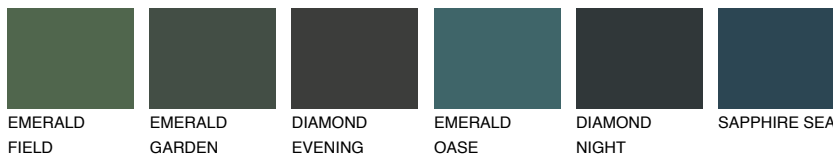

COLOUR DETAILS

ETNA6 ET6

18% **TSR** 17%

Matching colours

COLOURS

INTENSE

For more information on plasters and paints, go to www.ceresit.lv

*The presented colours refer to plasters and paints offered by Ceresit. Due to the use of digital techniques, the presented colours might not represent the original ones, thus they cannot be considered as a reliable colour presentation. We recommend checking the authentic colour samples.