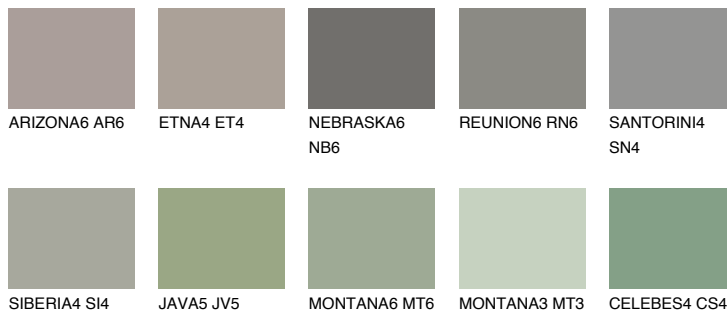

COLOUR DETAILS

ETNA6 ET6

18% **TSR** 17%

Matching colours

COLOURS

INTENSE

For more information on plasters and paints, go to www.ceresit.lv

*The presented colours refer to plasters and paints offered by Ceresit. Due to the use of digital techniques, the presented colours might not represent the original ones, thus they cannot be considered as a reliable colour presentation. We recommend checking the authentic colour samples.