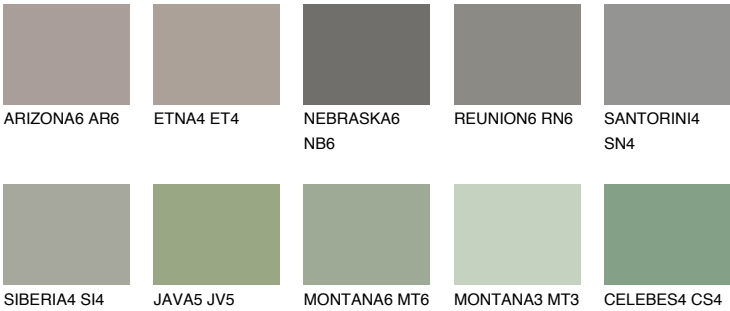

## ETNA6 ET6

☀ 18%    **TSR** 17%

### Matching colours

#### COLOURS

#### INTENSE

For more information on plasters and paints, go to [www.ceresit.lv](http://www.ceresit.lv)

\*The presented colours refer to plasters and paints offered by Ceresit. Due to the use of digital techniques, the presented colours might not represent the original ones, thus they cannot be considered as a reliable colour presentation. We recommend checking the authentic colour samples.