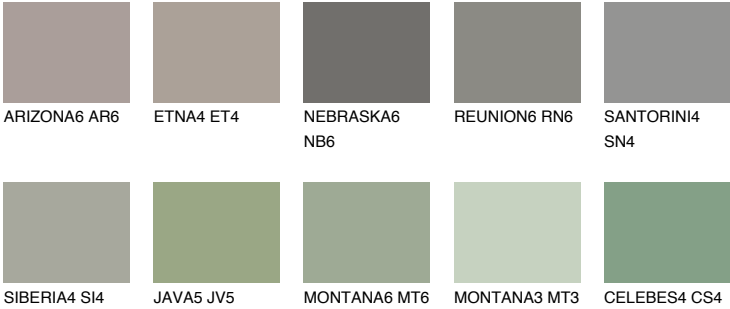

# COLOUR DETAILS

## ETNA6 ET6

18% **TSR** 17%

### Matching colours

#### COLOURS