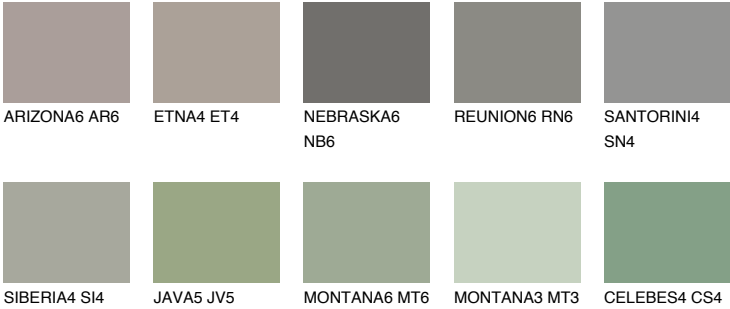

ETNA6 ET6

18% **TSR** 17%

Matching colours

COLOURS

INTENSE

For more information on plasters and paints, go to www.ceresit.lv

*The presented colours refer to plasters and paints offered by Ceresit. Due to the use of digital techniques, the presented colours might not represent the original ones, thus they cannot be considered as a reliable colour presentation. We recommend checking the authentic colour samples.