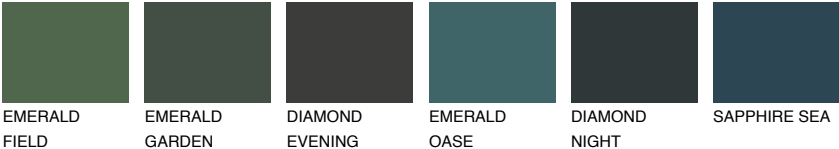

COLOUR DETAILS

ETNA6 ET6

18% **TSR** 17%

Matching colours

COLOURS

INTENSE

For more information on plasters and paints, go to www.ceresit.lv

*The presented colours refer to plasters and paints offered by Ceresit. Due to the use of digital techniques, the presented colours might not represent the original ones, thus they cannot be considered as a reliable colour presentation. We recommend checking the authentic colour samples.