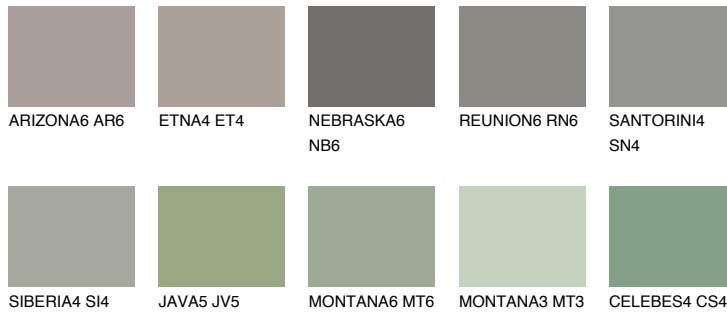

COLOUR DETAILS

ETNA6 ET6

18% **TSR** 17%

Matching colours

COLOURS

INTENSE

For more information on plasters and paints, go to www.ceresit.lv

*The presented colours refer to plasters and paints offered by Ceresit. Due to the use of digital techniques, the presented colours might not represent the original ones, thus they cannot be considered as a reliable colour presentation. We recommend checking the authentic colour samples.