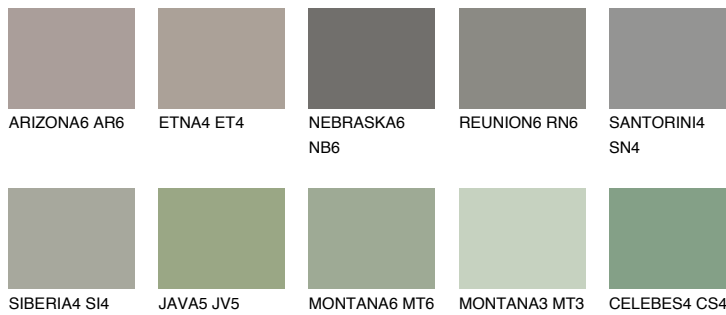

# COLOUR DETAILS

## Matching colours

### COLOURS

### INTENSE

For more information on plasters and paints, go to [www.ceresit.lv](http://www.ceresit.lv)

\*The presented colours refer to plasters and paints offered by Ceresit. Due to the use of digital techniques, the presented colours might not represent the original ones, thus they cannot be considered as a reliable colour presentation. We recommend checking the authentic colour samples.