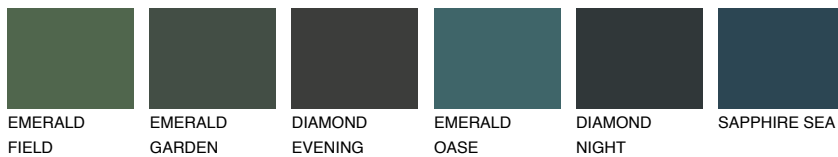

COLOUR DETAILS

ETNA6 ET6

18% **TSR** 17%

Matching colours

COLOURS

INTENSE

For more information on plasters and paints, go to www.ceresit.lv

*The presented colours refer to plasters and paints offered by Ceresit. Due to the use of digital techniques, the presented colours might not represent the original ones, thus they cannot be considered as a reliable colour presentation. We recommend checking the authentic colour samples.