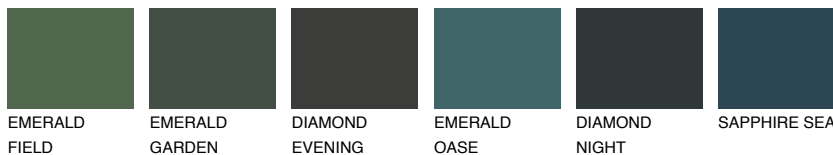

COLOUR DETAILS

ETNA6 ET6

☀️ 18% **TSR** 17%

Matching colours

COLOURS

INTENSE

For more information on plasters and paints, go to www.ceresit.lv

*The presented colours refer to plasters and paints offered by Ceresit. Due to the use of digital techniques, the presented colours might not represent the original ones, thus they cannot be considered as a reliable colour presentation. We recommend checking the authentic colour samples.