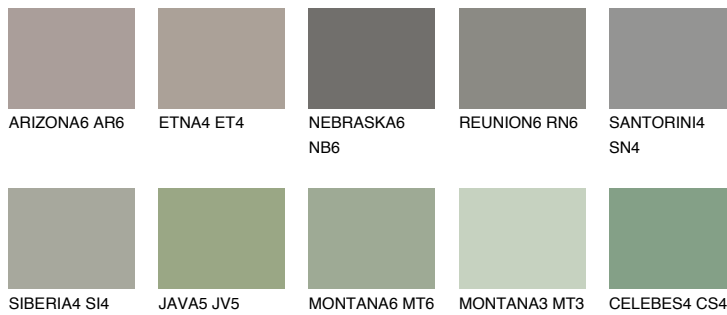

COLOUR DETAILS

ETNA6 ET6

☀️ 18% **TSR** 17%

Matching colours

COLOURS

INTENSE

For more information on plasters and paints, go to www.ceresit.lv

*The presented colours refer to plasters and paints offered by Ceresit. Due to the use of digital techniques, the presented colours might not represent the original ones, thus they cannot be considered as a reliable colour presentation. We recommend checking the authentic colour samples.