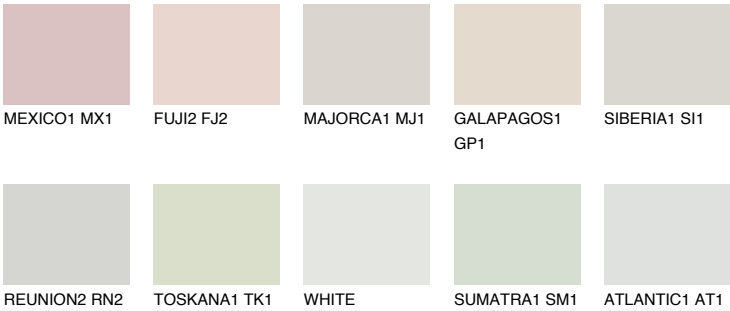

## NEBRASKA1 NB1

71% TSR 60%

### Matching colours

#### COLOURS

#### INTENSE

For more information on plasters and paints, go to [www.ceresit.lv](http://www.ceresit.lv)

\*The presented colours refer to plasters and paints offered by Ceresit. Due to the use of digital techniques, the presented colours might not represent the original ones, thus they cannot be considered as a reliable colour presentation. We recommend checking the authentic colour samples.