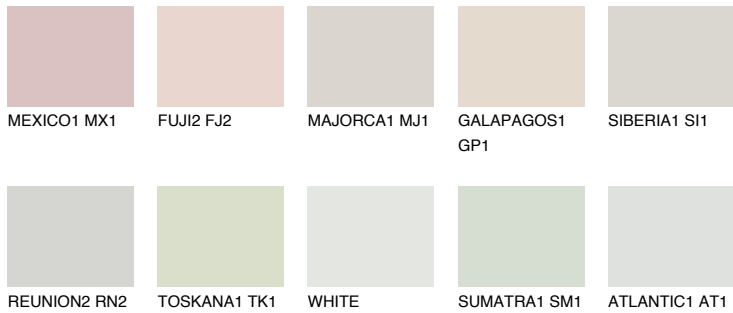

COLOUR DETAILS

NEBRASKA1 NB1

71% TSR 60%

Matching colours

COLOURS

INTENSE

For more information on plasters and paints, go to www.ceresit.lv

*The presented colours refer to plasters and paints offered by Ceresit. Due to the use of digital techniques, the presented colours might not represent the original ones, thus they cannot be considered as a reliable colour presentation. We recommend checking the authentic colour samples.