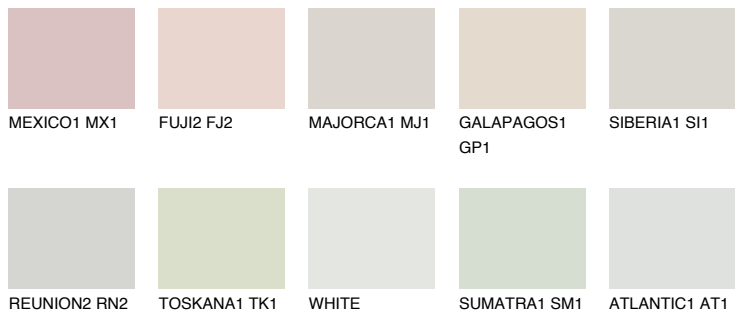

COLOUR DETAILS

NEBRASKA1 NB1

71% TSR 60%

Matching colours

COLOURS

INTENSE

For more information on plasters and paints, go to www.ceresit.lv

*The presented colours refer to plasters and paints offered by Ceresit. Due to the use of digital techniques, the presented colours might not represent the original ones, thus they cannot be considered as a reliable colour presentation. We recommend checking the authentic colour samples.