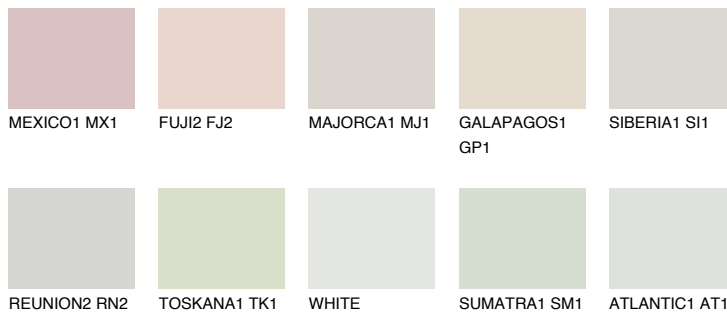

COLOUR DETAILS

NEBRASKA1 NB1

71% TSR 60%

Matching colours

COLOURS

INTENSE

For more information on plasters and paints, go to www.ceresit.lv

*The presented colours refer to plasters and paints offered by Ceresit. Due to the use of digital techniques, the presented colours might not represent the original ones, thus they cannot be considered as a reliable colour presentation. We recommend checking the authentic colour samples.