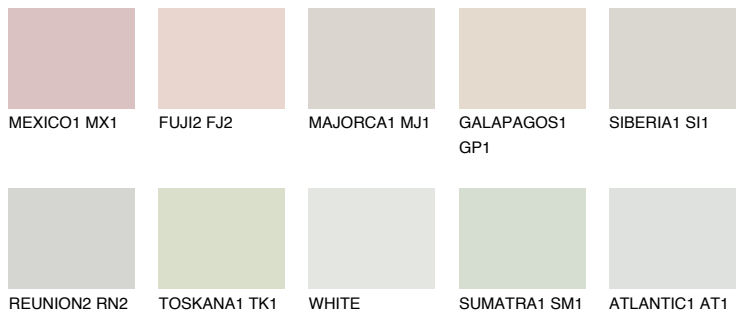

NEBRASKA1 NB1

71% **TSR** 60%

Matching colours

COLOURS

INTENSE

For more information on plasters and paints, go to www.ceresit.lv

*The presented colours refer to plasters and paints offered by Ceresit. Due to the use of digital techniques, the presented colours might not represent the original ones, thus they cannot be considered as a reliable colour presentation. We recommend checking the authentic colour samples.