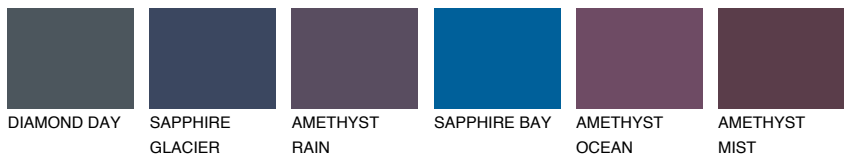

ADRIATIC5 AA5

44% **TSR** 51%

Matching colours

COLOURS

INTENSE

For more information on plasters and paints, go to www.ceresit.lv

*The presented colours refer to plasters and paints offered by Ceresit. Due to the use of digital techniques, the presented colours might not represent the original ones, thus they cannot be considered as a reliable colour presentation. We recommend checking the authentic colour samples.