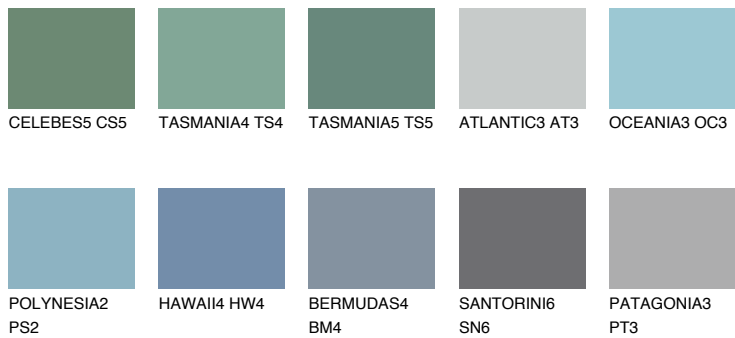

## ADRIATIC5 AA5

44% **TSR** 51%

### Matching colours

#### COLOURS

#### INTENSE

For more information on plasters and paints, go to [www.ceresit.lv](http://www.ceresit.lv)

\*The presented colours refer to plasters and paints offered by Ceresit. Due to the use of digital techniques, the presented colours might not represent the original ones, thus they cannot be considered as a reliable colour presentation. We recommend checking the authentic colour samples.