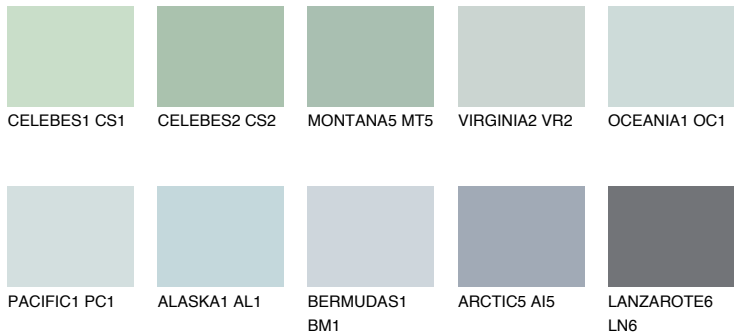

COLOUR DETAILS

ATLANTIC2 AT2

64% TSR 59%

Matching colours

COLOURS

INTENSE

For more information on plasters and paints, go to www.ceresit.lv

*The presented colours refer to plasters and paints offered by Ceresit. Due to the use of digital techniques, the presented colours might not represent the original ones, thus they cannot be considered as a reliable colour presentation. We recommend checking the authentic colour samples.