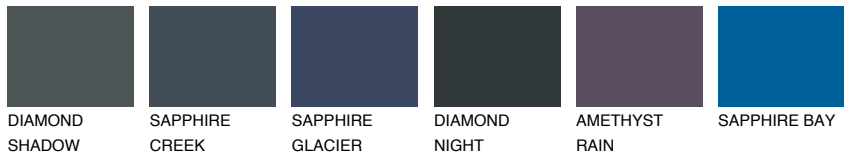

COLOUR DETAILS

ATLANTIC2 AT2

64% TSR 59%

Matching colours

COLOURS

INTENSE

For more information on plasters and paints, go to www.ceresit.lv

*The presented colours refer to plasters and paints offered by Ceresit. Due to the use of digital techniques, the presented colours might not represent the original ones, thus they cannot be considered as a reliable colour presentation. We recommend checking the authentic colour samples.