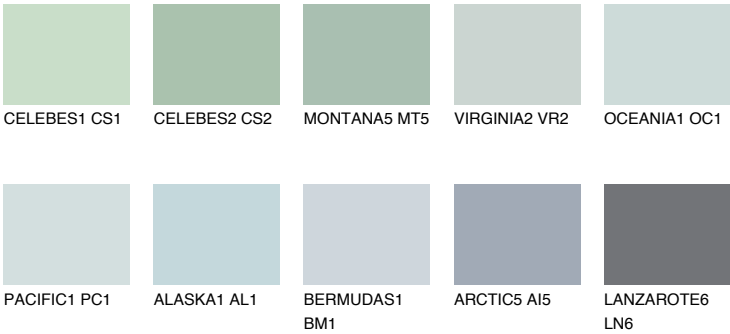

ATLANTIC2 AT2

64% **TSR** 59%

Matching colours

COLOURS

INTENSE

For more information on plasters and paints, go to www.ceresit.lv

*The presented colours refer to plasters and paints offered by Ceresit. Due to the use of digital techniques, the presented colours might not represent the original ones, thus they cannot be considered as a reliable colour presentation. We recommend checking the authentic colour samples.