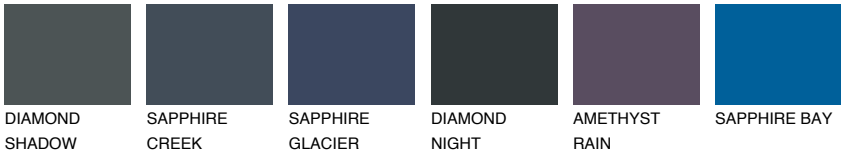

ATLANTIC2 AT2

64% **TSR** 59%

Matching colours

COLOURS

INTENSE

For more information on plasters and paints, go to www.ceresit.lv

*The presented colours refer to plasters and paints offered by Ceresit. Due to the use of digital techniques, the presented colours might not represent the original ones, thus they cannot be considered as a reliable colour presentation. We recommend checking the authentic colour samples.