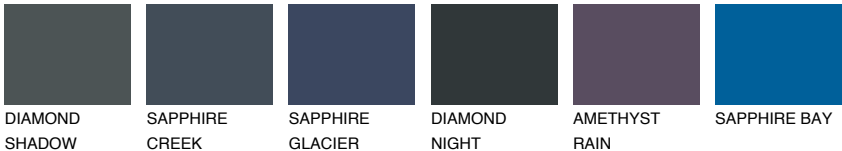

ATLANTIC2 AT2

64% TSR 59%

Matching colours

COLOURS

INTENSE

For more information on plasters and paints, go to www.ceresit.lv

*The presented colours refer to plasters and paints offered by Ceresit. Due to the use of digital techniques, the presented colours might not represent the original ones, thus they cannot be considered as a reliable colour presentation. We recommend checking the authentic colour samples.