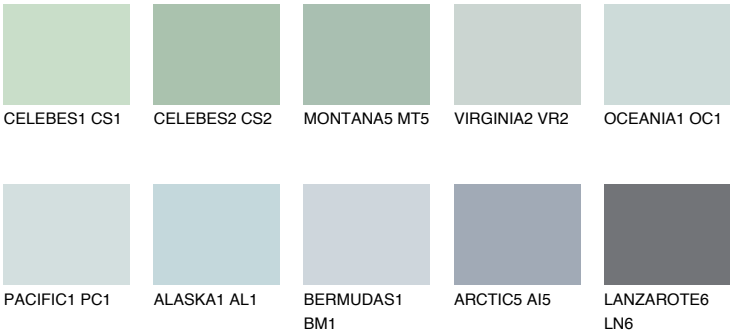

ATLANTIC2 AT2

64% TSR 59%

Matching colours

COLOURS

INTENSE

For more information on plasters and paints, go to www.ceresit.lv

*The presented colours refer to plasters and paints offered by Ceresit. Due to the use of digital techniques, the presented colours might not represent the original ones, thus they cannot be considered as a reliable colour presentation. We recommend checking the authentic colour samples.