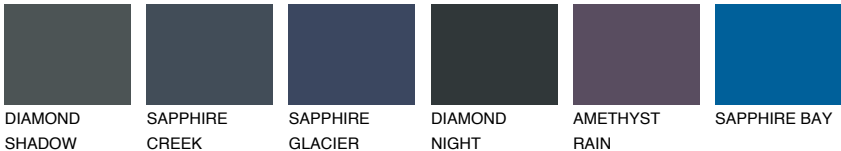

ATLANTIC2 AT2

64% TSR 59%

Matching colours

COLOURS

INTENSE

For more information on plasters and paints, go to www.ceresit.lv

*The presented colours refer to plasters and paints offered by Ceresit. Due to the use of digital techniques, the presented colours might not represent the original ones, thus they cannot be considered as a reliable colour presentation. We recommend checking the authentic colour samples.