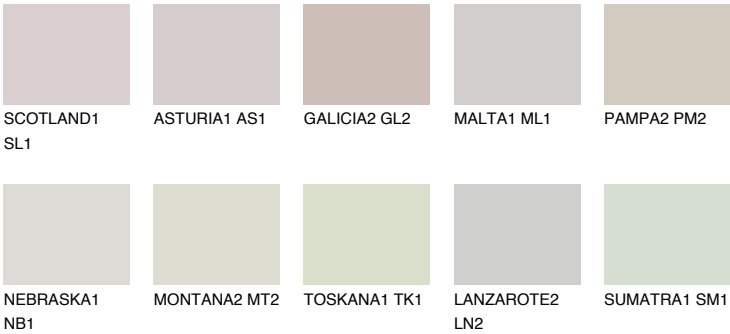

## NEBRASKA2 NB2

60% TSR 53%

### Matching colours

#### COLOURS

#### INTENSE

For more information on plasters and paints, go to [www.ceresit.lv](http://www.ceresit.lv)

\*The presented colours refer to plasters and paints offered by Ceresit. Due to the use of digital techniques, the presented colours might not represent the original ones, thus they cannot be considered as a reliable colour presentation. We recommend checking the authentic colour samples.