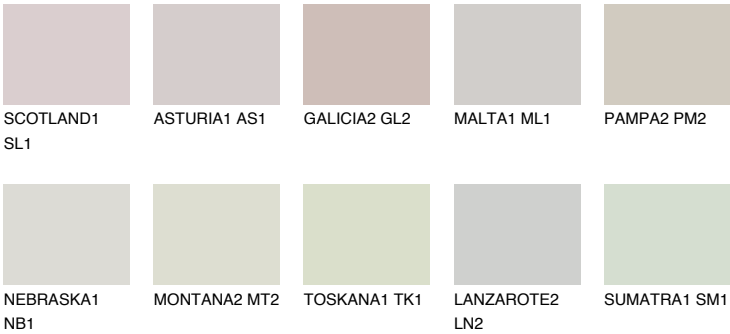

NEBRASKA2 NB2

60% **TSR** 53%

Matching colours

COLOURS

INTENSE

For more information on plasters and paints, go to www.ceresit.lv

*The presented colours refer to plasters and paints offered by Ceresit. Due to the use of digital techniques, the presented colours might not represent the original ones, thus they cannot be considered as a reliable colour presentation. We recommend checking the authentic colour samples.