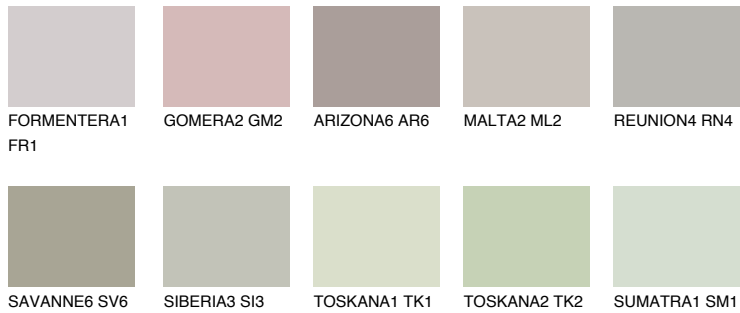

COLOUR DETAILS

NEBRASKA3 NB3

50% TSR 44%

Matching colours

COLOURS

INTENSE

For more information on plasters and paints, go to www.ceresit.lv

*The presented colours refer to plasters and paints offered by Ceresit. Due to the use of digital techniques, the presented colours might not represent the original ones, thus they cannot be considered as a reliable colour presentation. We recommend checking the authentic colour samples.