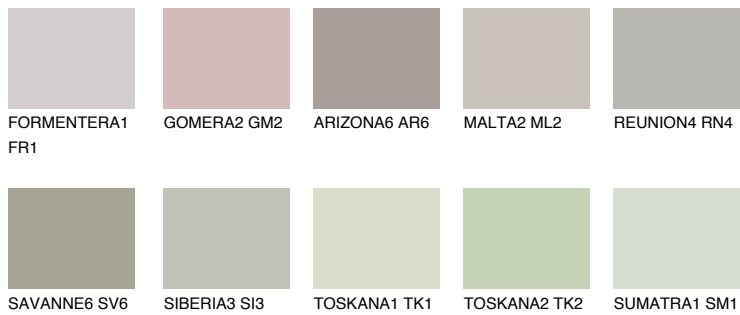

COLOUR DETAILS

NEBRASKA3 NB3

50% TSR 44%

Matching colours

COLOURS

INTENSE

For more information on plasters and paints, go to www.ceresit.lv

*The presented colours refer to plasters and paints offered by Ceresit. Due to the use of digital techniques, the presented colours might not represent the original ones, thus they cannot be considered as a reliable colour presentation. We recommend checking the authentic colour samples.