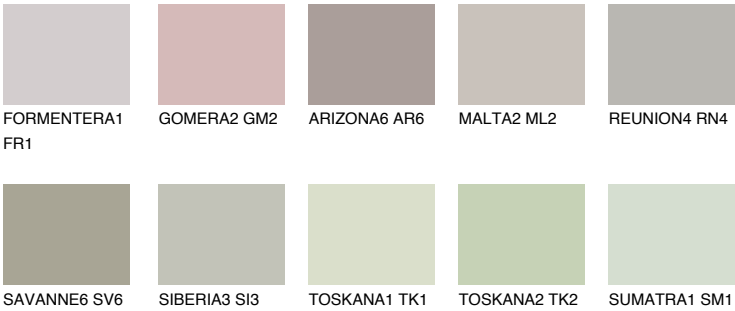

NEBRASKA3 NB3

50% TSR 44%

Matching colours

COLOURS

INTENSE

For more information on plasters and paints, go to www.ceresit.lv

*The presented colours refer to plasters and paints offered by Ceresit. Due to the use of digital techniques, the presented colours might not represent the original ones, thus they cannot be considered as a reliable colour presentation. We recommend checking the authentic colour samples.