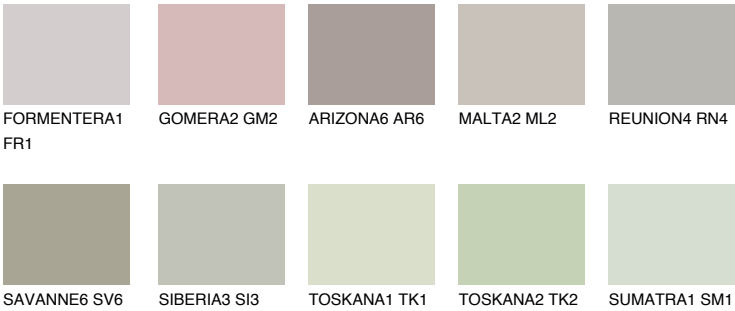

## NEBRASKA3 NB3

50% TSR 44%

### Matching colours

#### COLOURS

#### INTENSE

For more information on plasters and paints, go to [www.ceresit.lv](http://www.ceresit.lv)

\*The presented colours refer to plasters and paints offered by Ceresit. Due to the use of digital techniques, the presented colours might not represent the original ones, thus they cannot be considered as a reliable colour presentation. We recommend checking the authentic colour samples.