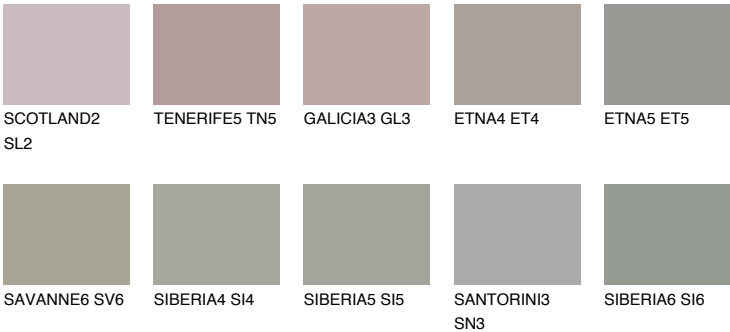

NEBRASKA4 NB4

35% TSR 29%

Matching colours

COLOURS

INTENSE

For more information on plasters and paints, go to www.ceresit.lv

*The presented colours refer to plasters and paints offered by Ceresit. Due to the use of digital techniques, the presented colours might not represent the original ones, thus they cannot be considered as a reliable colour presentation. We recommend checking the authentic colour samples.