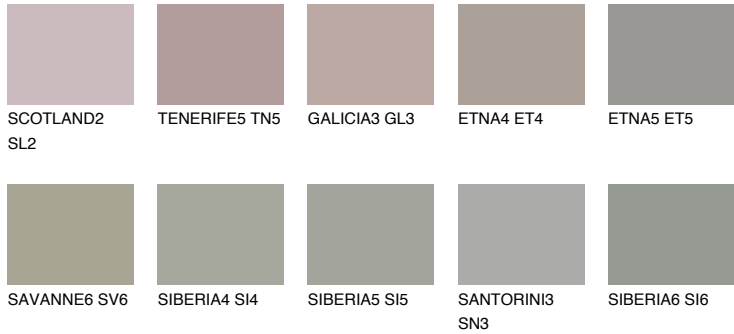

COLOUR DETAILS

NEBRASKA4 NB4

35% TSR 29%

Matching colours

COLOURS

INTENSE

For more information on plasters and paints, go to www.ceresit.lv

*The presented colours refer to plasters and paints offered by Ceresit. Due to the use of digital techniques, the presented colours might not represent the original ones, thus they cannot be considered as a reliable colour presentation. We recommend checking the authentic colour samples.