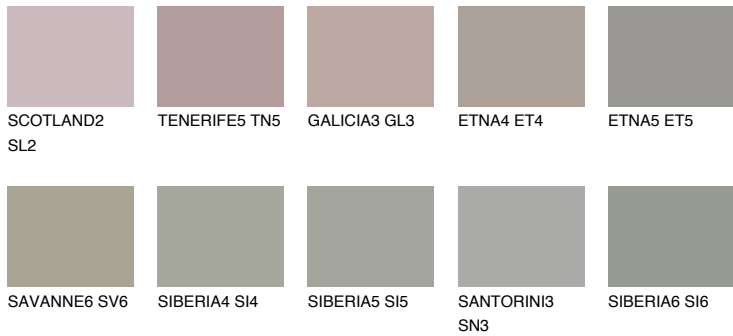

COLOUR DETAILS

NEBRASKA4 NB4

35% TSR 29%

Matching colours

COLOURS

INTENSE

For more information on plasters and paints, go to www.ceresit.lv

*The presented colours refer to plasters and paints offered by Ceresit. Due to the use of digital techniques, the presented colours might not represent the original ones, thus they cannot be considered as a reliable colour presentation. We recommend checking the authentic colour samples.