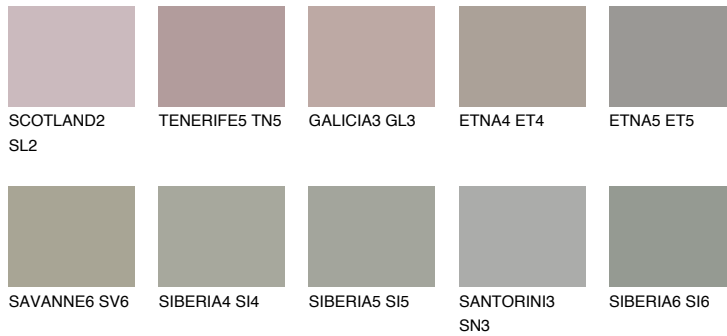

COLOUR DETAILS

NEBRASKA4 NB4

35% TSR 29%

Matching colours

COLOURS

INTENSE

For more information on plasters and paints, go to www.ceresit.lv

*The presented colours refer to plasters and paints offered by Ceresit. Due to the use of digital techniques, the presented colours might not represent the original ones, thus they cannot be considered as a reliable colour presentation. We recommend checking the authentic colour samples.