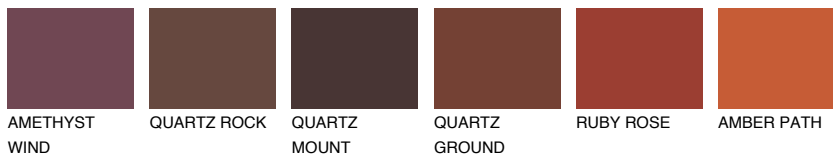

COLOUR DETAILS

NEBRASKA5 NB5

☀ 22% **TSR** 18%

Matching colours

COLOURS

INTENSE

For more information on plasters and paints, go to www.ceresit.lv

*The presented colours refer to plasters and paints offered by Ceresit. Due to the use of digital techniques, the presented colours might not represent the original ones, thus they cannot be considered as a reliable colour presentation. We recommend checking the authentic colour samples.