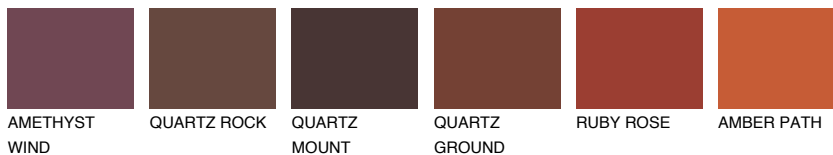

COLOUR DETAILS

NEBRASKA5 NB5

☀ 22%   **TSR 18%**

Matching colours

COLOURS

INTENSE

For more information on plasters and paints, go to www.ceresit.lv

*The presented colours refer to plasters and paints offered by Ceresit. Due to the use of digital techniques, the presented colours might not represent the original ones, thus they cannot be considered as a reliable colour presentation. We recommend checking the authentic colour samples.