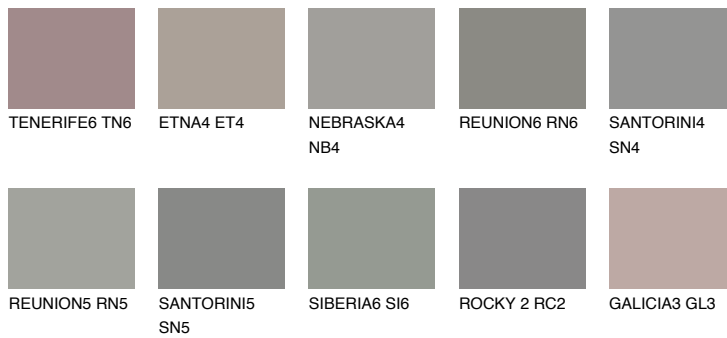

COLOUR DETAILS

NEBRASKA5 NB5

☀ 22% **TSR** 18%

Matching colours

COLOURS

INTENSE

For more information on plasters and paints, go to www.ceresit.lv

*The presented colours refer to plasters and paints offered by Ceresit. Due to the use of digital techniques, the presented colours might not represent the original ones, thus they cannot be considered as a reliable colour presentation. We recommend checking the authentic colour samples.