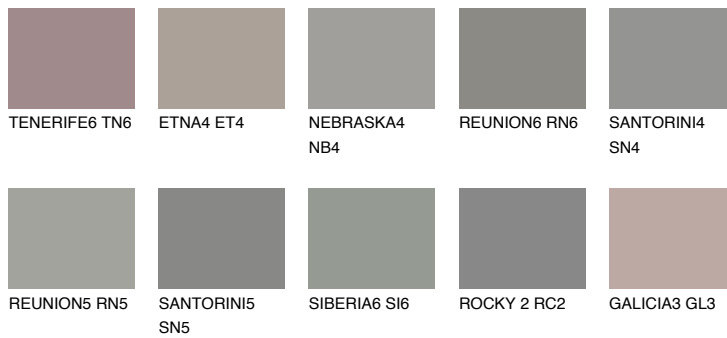

COLOUR DETAILS

NEBRASKA5 NB5

☀ 22%   **TSR 18%**

Matching colours

COLOURS

INTENSE

For more information on plasters and paints, go to www.ceresit.lv

*The presented colours refer to plasters and paints offered by Ceresit. Due to the use of digital techniques, the presented colours might not represent the original ones, thus they cannot be considered as a reliable colour presentation. We recommend checking the authentic colour samples.