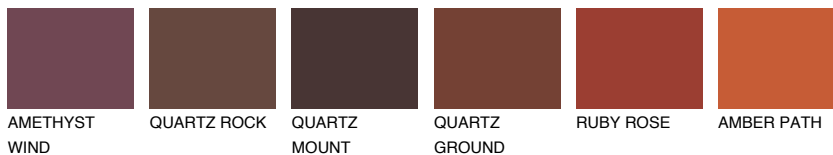

COLOUR DETAILS

NEBRASKA5 NB5

☀ 22%   **TSR** 18%

Matching colours

COLOURS

INTENSE

For more information on plasters and paints, go to www.ceresit.lv

*The presented colours refer to plasters and paints offered by Ceresit. Due to the use of digital techniques, the presented colours might not represent the original ones, thus they cannot be considered as a reliable colour presentation. We recommend checking the authentic colour samples.