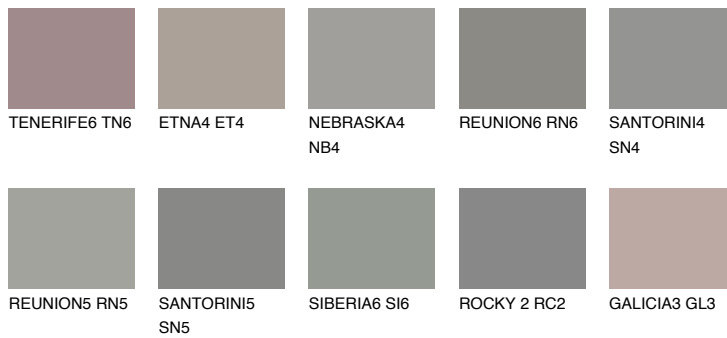

# COLOUR DETAILS

### Matching colours

#### COLOURS

#### INTENSE

For more information on plasters and paints, go to [www.ceresit.lv](http://www.ceresit.lv)

\*The presented colours refer to plasters and paints offered by Ceresit. Due to the use of digital techniques, the presented colours might not represent the original ones, thus they cannot be considered as a reliable colour presentation. We recommend checking the authentic colour samples.