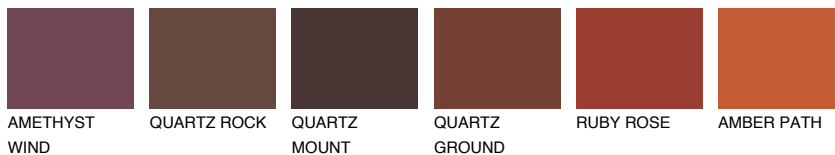

COLOUR DETAILS

NEBRASKA5 NB5

☀ 22% **TSR** 18%

Matching colours

COLOURS

INTENSE

For more information on plasters and paints, go to www.ceresit.lv

*The presented colours refer to plasters and paints offered by Ceresit. Due to the use of digital techniques, the presented colours might not represent the original ones, thus they cannot be considered as a reliable colour presentation. We recommend checking the authentic colour samples.