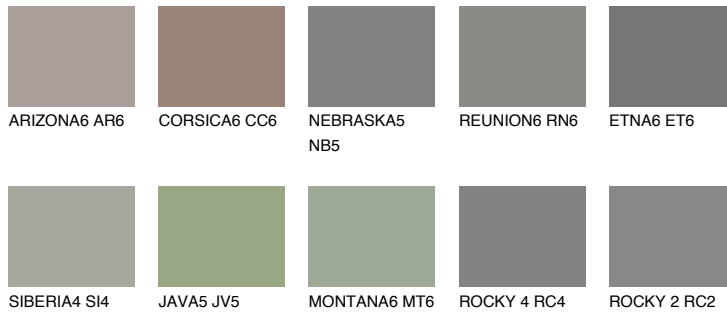

COLOUR DETAILS

NEBRASKA6 NB6

16% **TSR** 13%

Matching colours

COLOURS

INTENSE

For more information on plasters and paints, go to www.ceresit.lv

*The presented colours refer to plasters and paints offered by Ceresit. Due to the use of digital techniques, the presented colours might not represent the original ones, thus they cannot be considered as a reliable colour presentation. We recommend checking the authentic colour samples.