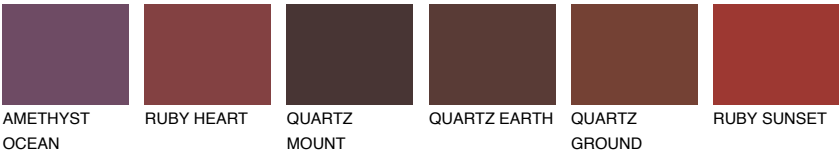

NEBRASKA6 NB6

16% **TSR** 13%

Matching colours

COLOURS

INTENSE

For more information on plasters and paints, go to www.ceresit.lv

*The presented colours refer to plasters and paints offered by Ceresit. Due to the use of digital techniques, the presented colours might not represent the original ones, thus they cannot be considered as a reliable colour presentation. We recommend checking the authentic colour samples.