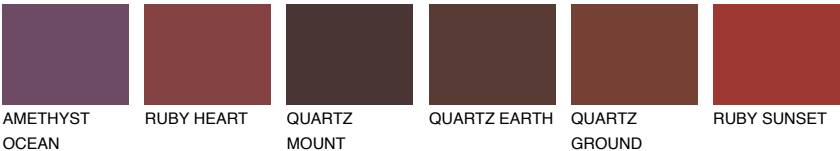

NEBRASKA6 NB6

16% **TSR** 13%

Matching colours

COLOURS

INTENSE

For more information on plasters and paints, go to www.ceresit.lv

*The presented colours refer to plasters and paints offered by Ceresit. Due to the use of digital techniques, the presented colours might not represent the original ones, thus they cannot be considered as a reliable colour presentation. We recommend checking the authentic colour samples.