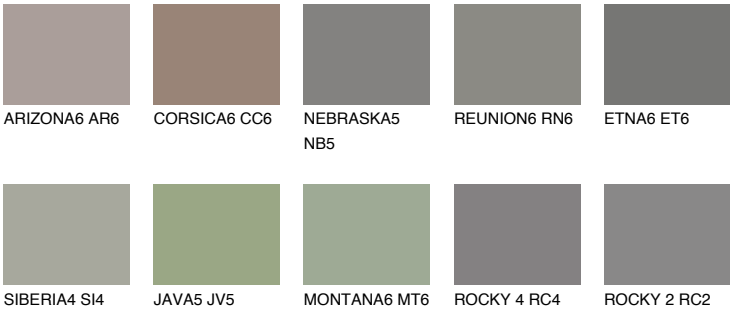

NEBRASKA6 NB6

16% **TSR** 13%

Matching colours

COLOURS

INTENSE

For more information on plasters and paints, go to www.ceresit.lv

*The presented colours refer to plasters and paints offered by Ceresit. Due to the use of digital techniques, the presented colours might not represent the original ones, thus they cannot be considered as a reliable colour presentation. We recommend checking the authentic colour samples.