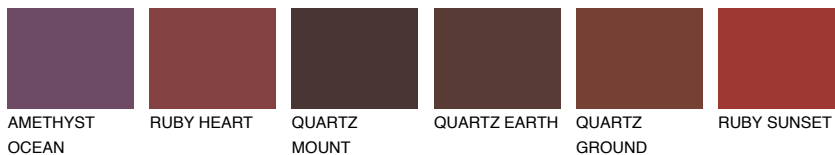

COLOUR DETAILS

NEBRASKA6 NB6

16% **TSR** 13%

Matching colours

COLOURS

INTENSE

For more information on plasters and paints, go to www.ceresit.lv

*The presented colours refer to plasters and paints offered by Ceresit. Due to the use of digital techniques, the presented colours might not represent the original ones, thus they cannot be considered as a reliable colour presentation. We recommend checking the authentic colour samples.