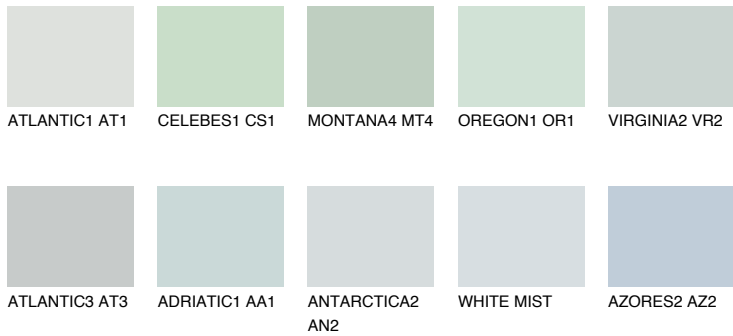

COLOUR DETAILS

VIRGINIA1 VR1

71% TSR 71%

Matching colours

COLOURS

INTENSE

For more information on plasters and paints, go to www.ceresit.lv

*The presented colours refer to plasters and paints offered by Ceresit. Due to the use of digital techniques, the presented colours might not represent the original ones, thus they cannot be considered as a reliable colour presentation. We recommend checking the authentic colour samples.