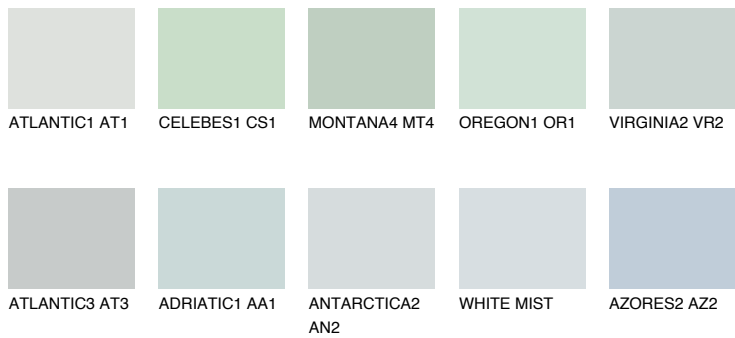

# COLOUR DETAILS

## VIRGINIA1 VR1

71% TSR 71%

### Matching colours

#### COLOURS