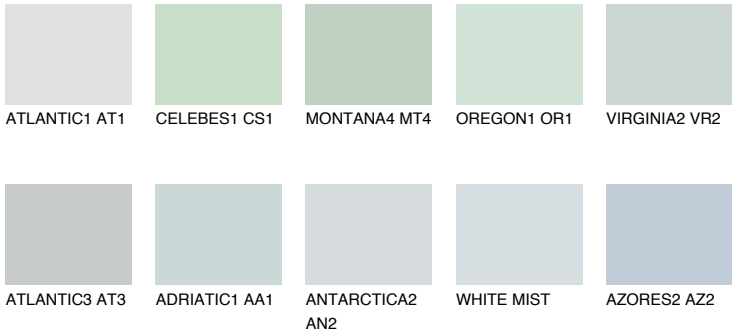

# COLOUR DETAILS

## VIRGINIA1 VR1

71% TSR 71%

### Matching colours

#### COLOURS