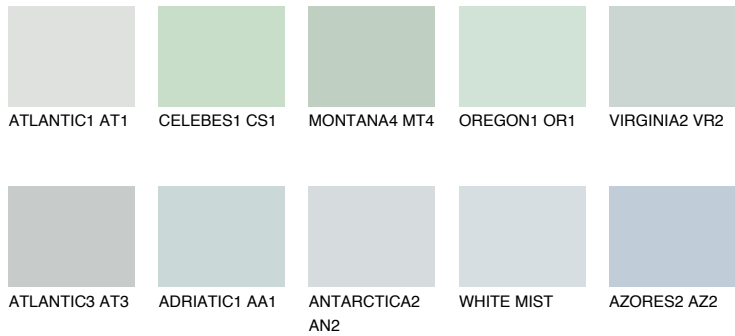

COLOUR DETAILS

VIRGINIA1 VR1

71% TSR 71%

Matching colours

COLOURS

INTENSE

For more information on plasters and paints, go to www.ceresit.lv

*The presented colours refer to plasters and paints offered by Ceresit. Due to the use of digital techniques, the presented colours might not represent the original ones, thus they cannot be considered as a reliable colour presentation. We recommend checking the authentic colour samples.