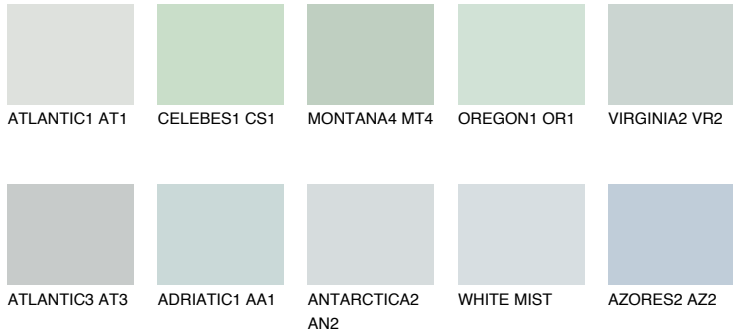

COLOUR DETAILS

VIRGINIA1 VR1

71% TSR 71%

Matching colours

COLOURS

INTENSE

For more information on plasters and paints, go to www.ceresit.lv

*The presented colours refer to plasters and paints offered by Ceresit. Due to the use of digital techniques, the presented colours might not represent the original ones, thus they cannot be considered as a reliable colour presentation. We recommend checking the authentic colour samples.