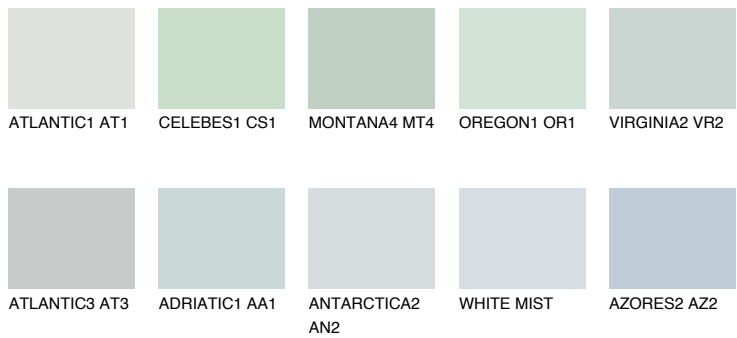

COLOUR DETAILS

VIRGINIA1 VR1

71% TSR 71%

Matching colours

COLOURS

INTENSE

For more information on plasters and paints, go to www.ceresit.lv

*The presented colours refer to plasters and paints offered by Ceresit. Due to the use of digital techniques, the presented colours might not represent the original ones, thus they cannot be considered as a reliable colour presentation. We recommend checking the authentic colour samples.