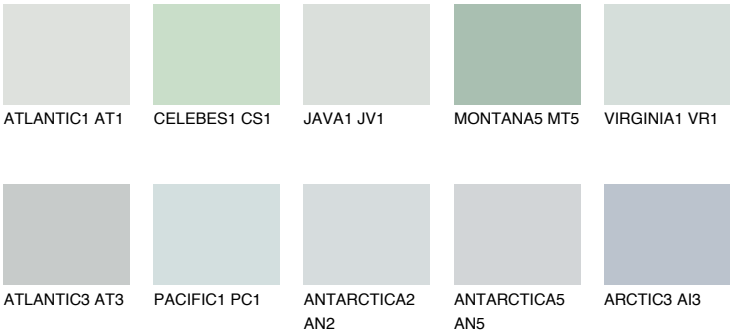

VIRGINIA2 VR2

65% TSR 62%

Matching colours

COLOURS

INTENSE

For more information on plasters and paints, go to www.ceresit.lv

*The presented colours refer to plasters and paints offered by Ceresit. Due to the use of digital techniques, the presented colours might not represent the original ones, thus they cannot be considered as a reliable colour presentation. We recommend checking the authentic colour samples.