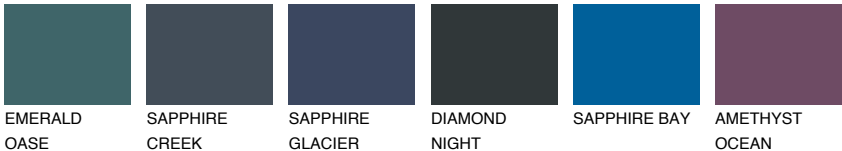

VIRGINIA2 VR2

65% TSR 62%

Matching colours

COLOURS

INTENSE

For more information on plasters and paints, go to www.ceresit.lv

*The presented colours refer to plasters and paints offered by Ceresit. Due to the use of digital techniques, the presented colours might not represent the original ones, thus they cannot be considered as a reliable colour presentation. We recommend checking the authentic colour samples.