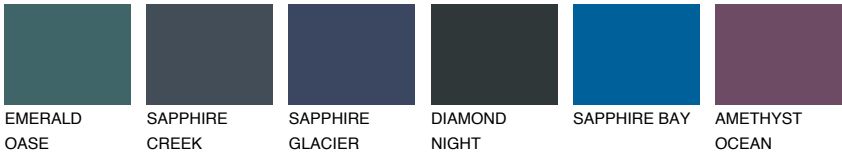

VIRGINIA2 VR2

65% TSR 62%

Matching colours

COLOURS

INTENSE

For more information on plasters and paints, go to www.ceresit.lv

*The presented colours refer to plasters and paints offered by Ceresit. Due to the use of digital techniques, the presented colours might not represent the original ones, thus they cannot be considered as a reliable colour presentation. We recommend checking the authentic colour samples.