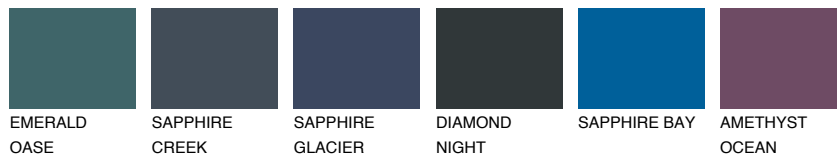

VIRGINIA2 VR2

65% TSR 62%

Matching colours

COLOURS

INTENSE

For more information on plasters and paints, go to www.ceresit.lv

*The presented colours refer to plasters and paints offered by Ceresit. Due to the use of digital techniques, the presented colours might not represent the original ones, thus they cannot be considered as a reliable colour presentation. We recommend checking the authentic colour samples.