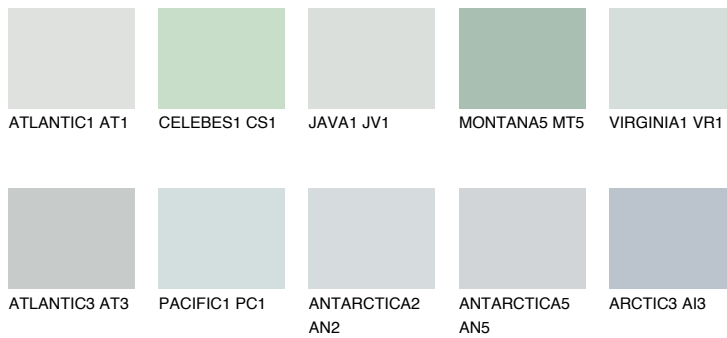

VIRGINIA2 VR2

65% TSR 62%

Matching colours

COLOURS

INTENSE

For more information on plasters and paints, go to www.ceresit.lv

*The presented colours refer to plasters and paints offered by Ceresit. Due to the use of digital techniques, the presented colours might not represent the original ones, thus they cannot be considered as a reliable colour presentation. We recommend checking the authentic colour samples.