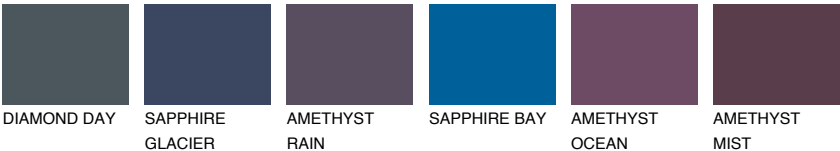

VIRGINIA3 VR3

55% TSR 52%

Matching colours

COLOURS

INTENSE

For more information on plasters and paints, go to www.ceresit.lv

*The presented colours refer to plasters and paints offered by Ceresit. Due to the use of digital techniques, the presented colours might not represent the original ones, thus they cannot be considered as a reliable colour presentation. We recommend checking the authentic colour samples.