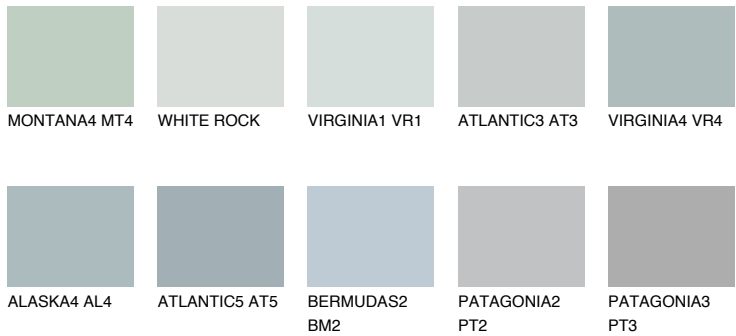

COLOUR DETAILS

VIRGINIA3 VR3

55% TSR 52%

Matching colours

COLOURS

INTENSE

For more information on plasters and paints, go to www.ceresit.lv

*The presented colours refer to plasters and paints offered by Ceresit. Due to the use of digital techniques, the presented colours might not represent the original ones, thus they cannot be considered as a reliable colour presentation. We recommend checking the authentic colour samples.