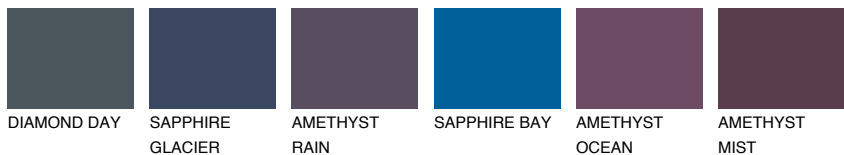

COLOUR DETAILS

VIRGINIA3 VR3

55% TSR 52%

Matching colours

COLOURS

INTENSE

For more information on plasters and paints, go to www.ceresit.lv

*The presented colours refer to plasters and paints offered by Ceresit. Due to the use of digital techniques, the presented colours might not represent the original ones, thus they cannot be considered as a reliable colour presentation. We recommend checking the authentic colour samples.