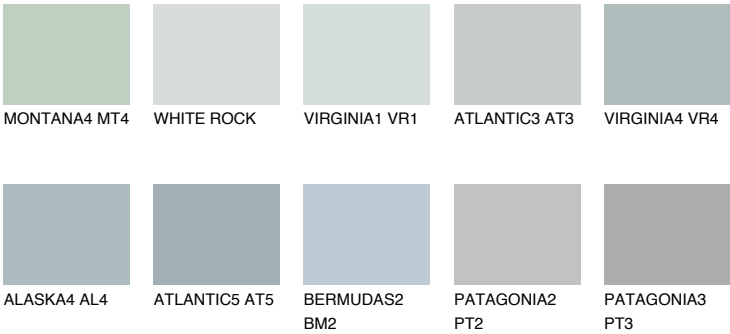

VIRGINIA3 VR3

55% TSR 52%

Matching colours

COLOURS

INTENSE

For more information on plasters and paints, go to www.ceresit.lv

*The presented colours refer to plasters and paints offered by Ceresit. Due to the use of digital techniques, the presented colours might not represent the original ones, thus they cannot be considered as a reliable colour presentation. We recommend checking the authentic colour samples.