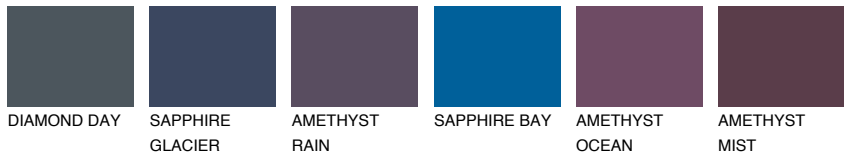

COLOUR DETAILS

VIRGINIA4 VR4

49% TSR 43%

Matching colours

COLOURS

INTENSE

For more information on plasters and paints, go to www.ceresit.lv

*The presented colours refer to plasters and paints offered by Ceresit. Due to the use of digital techniques, the presented colours might not represent the original ones, thus they cannot be considered as a reliable colour presentation. We recommend checking the authentic colour samples.