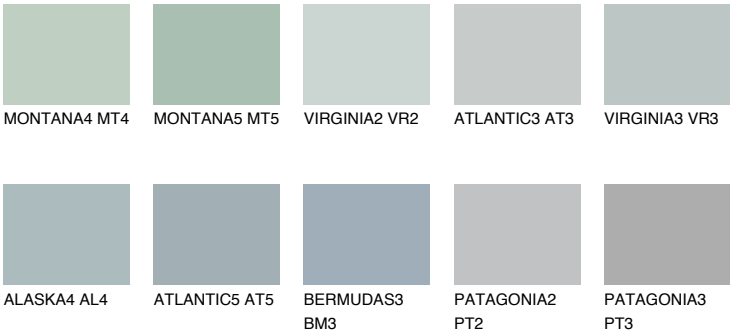

VIRGINIA4 VR4

49% TSR 43%

Matching colours

COLOURS

INTENSE

For more information on plasters and paints, go to www.ceresit.lv

*The presented colours refer to plasters and paints offered by Ceresit. Due to the use of digital techniques, the presented colours might not represent the original ones, thus they cannot be considered as a reliable colour presentation. We recommend checking the authentic colour samples.