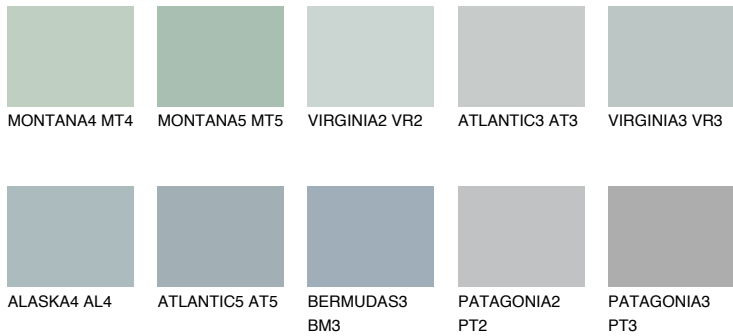

COLOUR DETAILS

VIRGINIA4 VR4

49% TSR 43%

Matching colours

COLOURS

INTENSE

For more information on plasters and paints, go to www.ceresit.lv

*The presented colours refer to plasters and paints offered by Ceresit. Due to the use of digital techniques, the presented colours might not represent the original ones, thus they cannot be considered as a reliable colour presentation. We recommend checking the authentic colour samples.