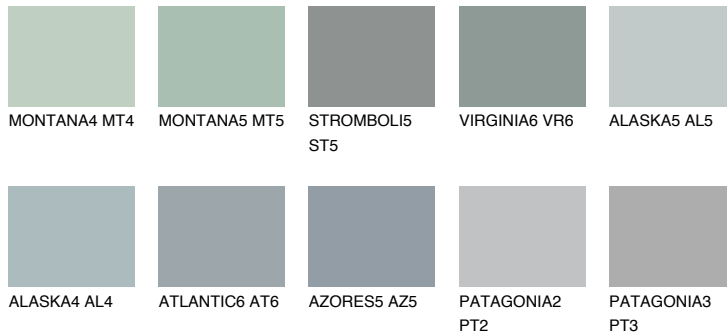

VIRGINIA5 VR5

43% **TSR** 40%

Matching colours

COLOURS

INTENSE

For more information on plasters and paints, go to www.ceresit.lv

*The presented colours refer to plasters and paints offered by Ceresit. Due to the use of digital techniques, the presented colours might not represent the original ones, thus they cannot be considered as a reliable colour presentation. We recommend checking the authentic colour samples.