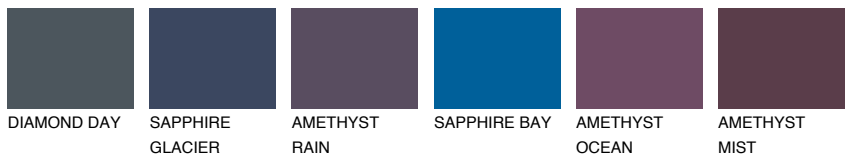

COLOUR DETAILS

VIRGINIA5 VR5

43% **TSR** 40%

Matching colours

COLOURS

INTENSE

For more information on plasters and paints, go to www.ceresit.lv

*The presented colours refer to plasters and paints offered by Ceresit. Due to the use of digital techniques, the presented colours might not represent the original ones, thus they cannot be considered as a reliable colour presentation. We recommend checking the authentic colour samples.