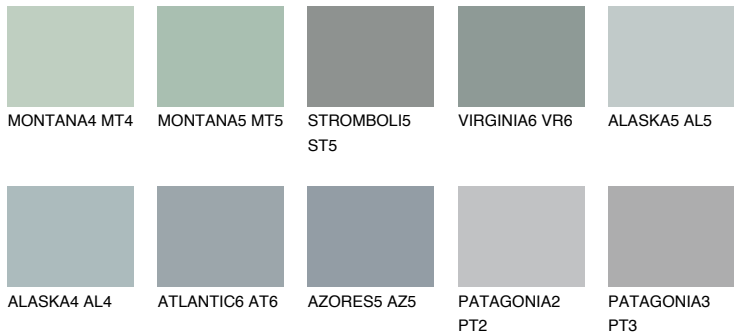

COLOUR DETAILS

VIRGINIA5 VR5

43% **TSR** 40%

Matching colours

COLOURS

INTENSE

For more information on plasters and paints, go to www.ceresit.lv

*The presented colours refer to plasters and paints offered by Ceresit. Due to the use of digital techniques, the presented colours might not represent the original ones, thus they cannot be considered as a reliable colour presentation. We recommend checking the authentic colour samples.