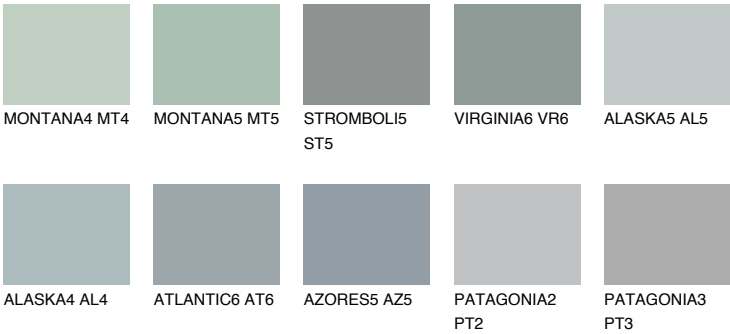

VIRGINIA5 VR5

43% **TSR** 40%

Matching colours

COLOURS

INTENSE

For more information on plasters and paints, go to www.ceresit.lv

*The presented colours refer to plasters and paints offered by Ceresit. Due to the use of digital techniques, the presented colours might not represent the original ones, thus they cannot be considered as a reliable colour presentation. We recommend checking the authentic colour samples.