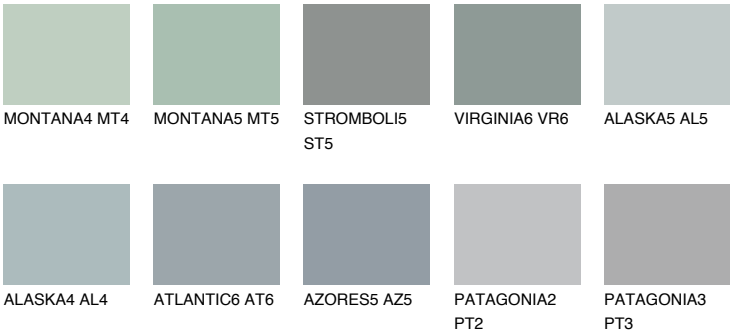

## VIRGINIA5 VR5

43% **TSR** 40%

### Matching colours

#### COLOURS

#### INTENSE

For more information on plasters and paints, go to [www.ceresit.lv](http://www.ceresit.lv)

\*The presented colours refer to plasters and paints offered by Ceresit. Due to the use of digital techniques, the presented colours might not represent the original ones, thus they cannot be considered as a reliable colour presentation. We recommend checking the authentic colour samples.