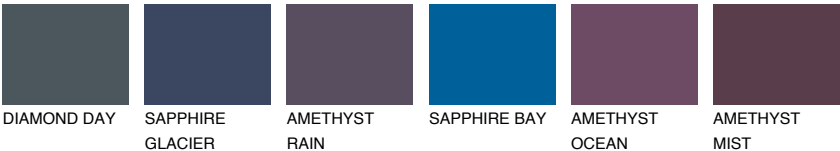

VIRGINIA5 VR5

43% **TSR** 40%

Matching colours

COLOURS

INTENSE

For more information on plasters and paints, go to www.ceresit.lv

*The presented colours refer to plasters and paints offered by Ceresit. Due to the use of digital techniques, the presented colours might not represent the original ones, thus they cannot be considered as a reliable colour presentation. We recommend checking the authentic colour samples.