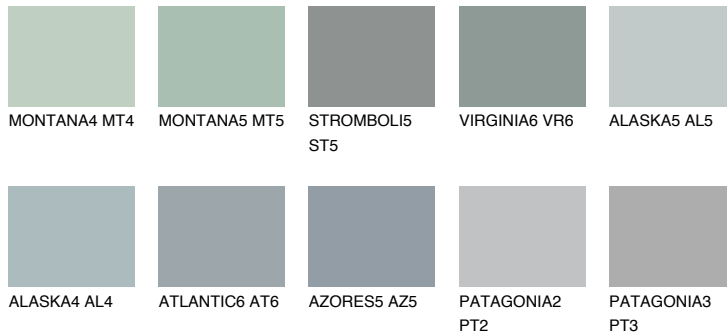

## VIRGINIA5 VR5

43% **TSR** 40%

### Matching colours

#### COLOURS

#### INTENSE

For more information on plasters and paints, go to [www.ceresit.lv](http://www.ceresit.lv)

\*The presented colours refer to plasters and paints offered by Ceresit. Due to the use of digital techniques, the presented colours might not represent the original ones, thus they cannot be considered as a reliable colour presentation. We recommend checking the authentic colour samples.