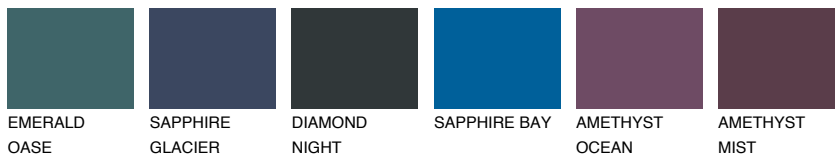

COLOUR DETAILS

ATLANTIC3 AT3

59% TSR 56%

Matching colours

COLOURS

INTENSE

For more information on plasters and paints, go to www.ceresit.lv

*The presented colours refer to plasters and paints offered by Ceresit. Due to the use of digital techniques, the presented colours might not represent the original ones, thus they cannot be considered as a reliable colour presentation. We recommend checking the authentic colour samples.