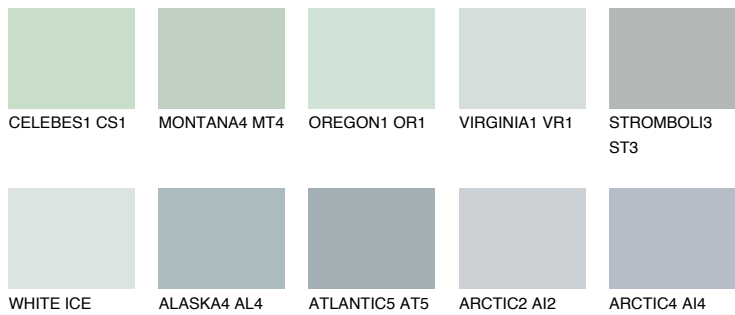

COLOUR DETAILS

ATLANTIC3 AT3

59% TSR 56%

Matching colours

COLOURS

INTENSE

For more information on plasters and paints, go to www.ceresit.lv

*The presented colours refer to plasters and paints offered by Ceresit. Due to the use of digital techniques, the presented colours might not represent the original ones, thus they cannot be considered as a reliable colour presentation. We recommend checking the authentic colour samples.