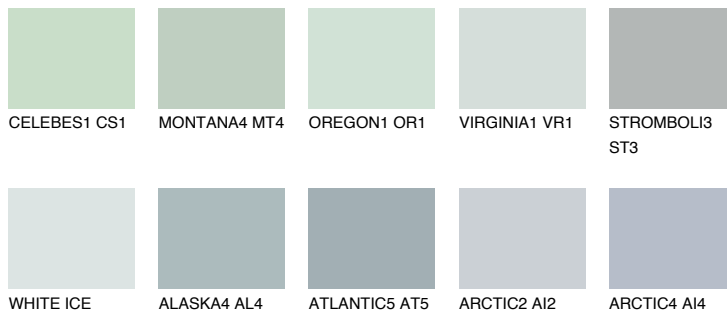

COLOUR DETAILS

ATLANTIC3 AT3

59% TSR 56%

Matching colours

COLOURS

INTENSE

For more information on plasters and paints, go to www.ceresit.lv

*The presented colours refer to plasters and paints offered by Ceresit. Due to the use of digital techniques, the presented colours might not represent the original ones, thus they cannot be considered as a reliable colour presentation. We recommend checking the authentic colour samples.