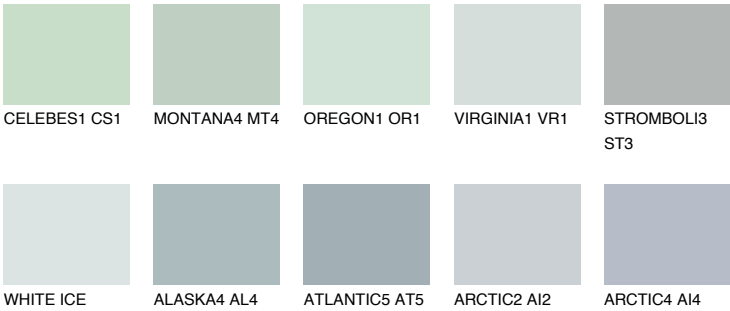

ATLANTIC3 AT3

59% **TSR** 56%

Matching colours

COLOURS

INTENSE

For more information on plasters and paints, go to www.ceresit.lv

*The presented colours refer to plasters and paints offered by Ceresit. Due to the use of digital techniques, the presented colours might not represent the original ones, thus they cannot be considered as a reliable colour presentation. We recommend checking the authentic colour samples.