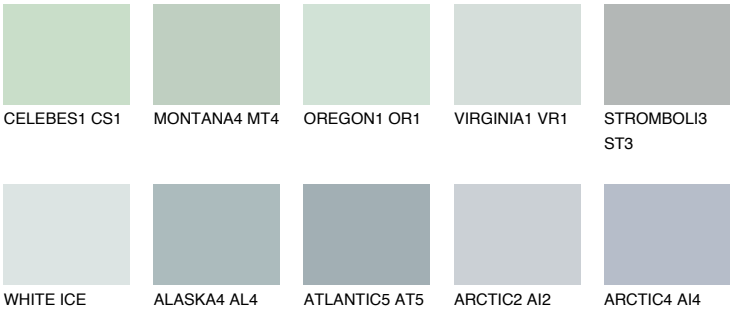

## ATLANTIC3 AT3

59% **TSR** 56%

### Matching colours

#### COLOURS