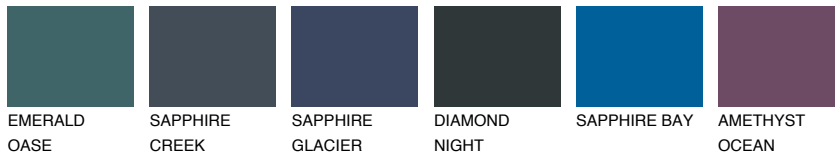

COLOUR DETAILS

VIRGINIA6 VR6

31% TSR 27%

Matching colours

COLOURS

INTENSE

For more information on plasters and paints, go to www.ceresit.lv

*The presented colours refer to plasters and paints offered by Ceresit. Due to the use of digital techniques, the presented colours might not represent the original ones, thus they cannot be considered as a reliable colour presentation. We recommend checking the authentic colour samples.