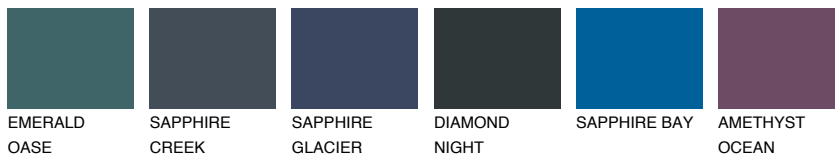

VIRGINIA6 VR6

☀ 31% **TSR** 27%

Matching colours

COLOURS

INTENSE

For more information on plasters and paints, go to
www.ceresit.lv

*The presented colours refer to plasters and paints offered by Ceresit. Due to the use of digital techniques, the presented colours might not represent the original ones, thus they cannot be considered as a reliable colour presentation. We recommend checking the authentic colour samples.