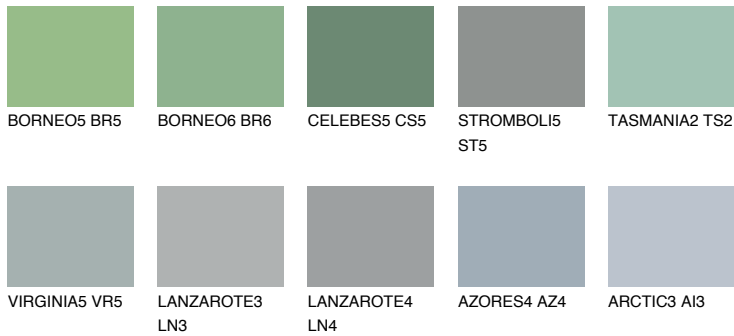

VIRGINIA6 VR6

☀ 31% **TSR** 27%

Matching colours

COLOURS

INTENSE

For more information on plasters and paints, go to
www.ceresit.lv

*The presented colours refer to plasters and paints offered by Ceresit. Due to the use of digital techniques, the presented colours might not represent the original ones, thus they cannot be considered as a reliable colour presentation. We recommend checking the authentic colour samples.