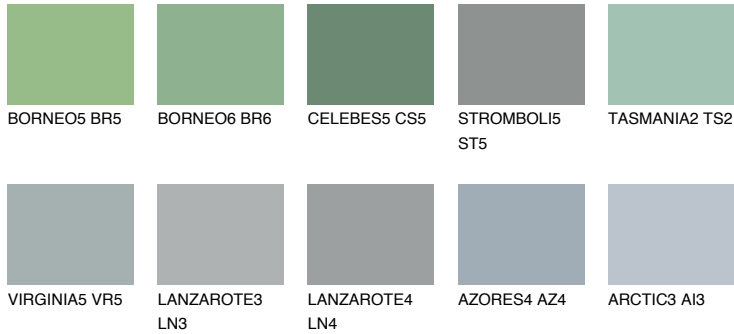

COLOUR DETAILS

VIRGINIA6 VR6

31% TSR 27%

Matching colours

COLOURS

INTENSE

For more information on plasters and paints, go to www.ceresit.lv

*The presented colours refer to plasters and paints offered by Ceresit. Due to the use of digital techniques, the presented colours might not represent the original ones, thus they cannot be considered as a reliable colour presentation. We recommend checking the authentic colour samples.