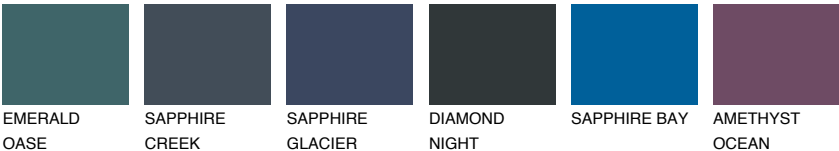

VIRGINIA6 VR6

☀ 31%   **TSR** 27%

Matching colours

COLOURS

INTENSE

For more information on plasters and paints, go to www.ceresit.lv

*The presented colours refer to plasters and paints offered by Ceresit. Due to the use of digital techniques, the presented colours might not represent the original ones, thus they cannot be considered as a reliable colour presentation. We recommend checking the authentic colour samples.