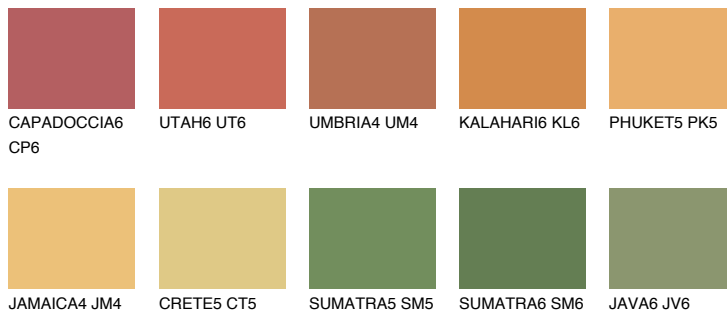

AMBER BEACH

51%

Matching colours

COLOURS

INTENSE

For more information on plasters and paints, go to www.ceresit.lv

*The presented colours refer to plasters and paints offered by Ceresit. Due to the use of digital techniques, the presented colours might not represent the original ones, thus they cannot be considered as a reliable colour presentation. We recommend checking the authentic colour samples.