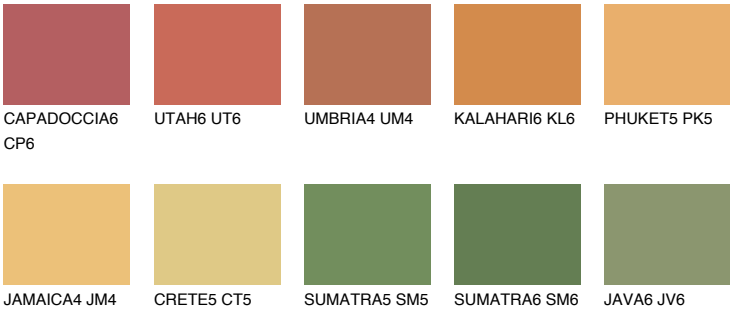

AMBER BEACH

51%

Matching colours

COLOURS

INTENSE

For more information on plasters and paints, go to www.ceresit.lv

*The presented colours refer to plasters and paints offered by Ceresit. Due to the use of digital techniques, the presented colours might not represent the original ones, thus they cannot be considered as a reliable colour presentation. We recommend checking the authentic colour samples.