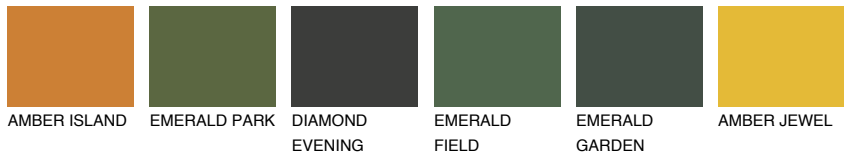

COLOUR DETAILS

AMBER BEACH

51%

Matching colours

COLOURS

INTENSE

For more information on plasters and paints, go to www.ceresit.lv

*The presented colours refer to plasters and paints offered by Ceresit. Due to the use of digital techniques, the presented colours might not represent the original ones, thus they cannot be considered as a reliable colour presentation. We recommend checking the authentic colour samples.