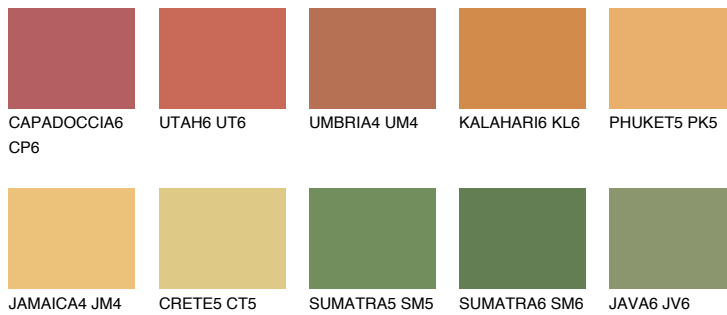

COLOUR DETAILS

AMBER BEACH

51%

Matching colours

COLOURS

INTENSE

For more information on plasters and paints, go to www.ceresit.lv

*The presented colours refer to plasters and paints offered by Ceresit. Due to the use of digital techniques, the presented colours might not represent the original ones, thus they cannot be considered as a reliable colour presentation. We recommend checking the authentic colour samples.