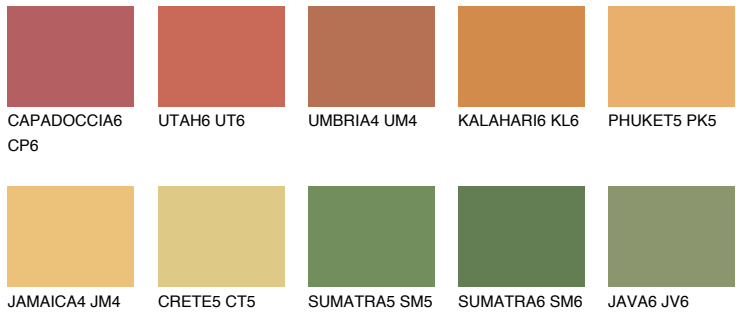

COLOUR DETAILS

AMBER BEACH

51%

Matching colours

COLOURS

INTENSE

For more information on plasters and paints, go to www.ceresit.lv

*The presented colours refer to plasters and paints offered by Ceresit. Due to the use of digital techniques, the presented colours might not represent the original ones, thus they cannot be considered as a reliable colour presentation. We recommend checking the authentic colour samples.