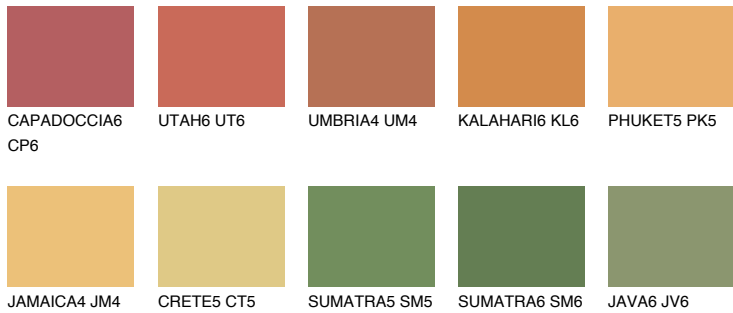

# COLOUR DETAILS

## AMBER BEACH

51%

### Matching colours

#### COLOURS