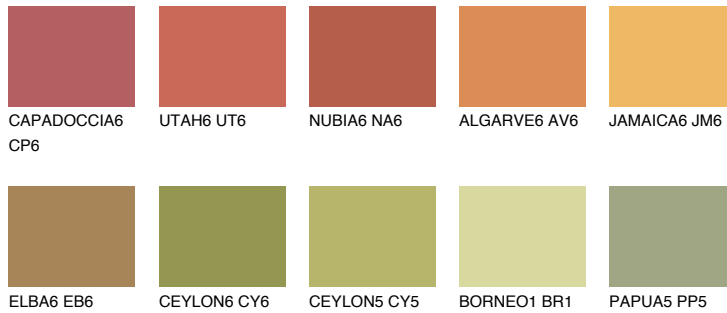

AMBER GLASS

43%

Matching colours

COLOURS

INTENSE

For more information on plasters and paints, go to www.ceresit.lv

*The presented colours refer to plasters and paints offered by Ceresit. Due to the use of digital techniques, the presented colours might not represent the original ones, thus they cannot be considered as a reliable colour presentation. We recommend checking the authentic colour samples.