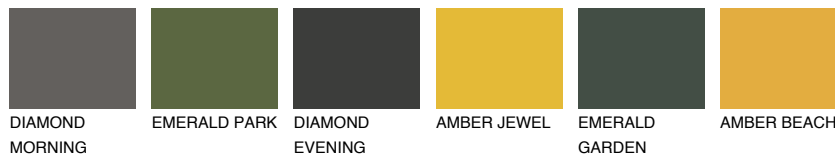

AMBER GLASS

43%

Matching colours

COLOURS

INTENSE

For more information on plasters and paints, go to www.ceresit.lv

*The presented colours refer to plasters and paints offered by Ceresit. Due to the use of digital techniques, the presented colours might not represent the original ones, thus they cannot be considered as a reliable colour presentation. We recommend checking the authentic colour samples.