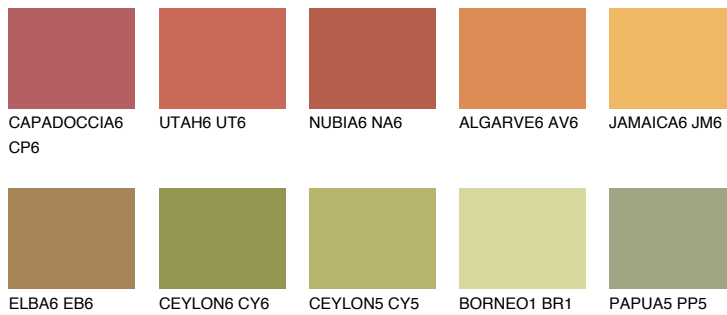

COLOUR DETAILS

AMBER GLASS

43%

Matching colours

COLOURS

INTENSE

For more information on plasters and paints, go to www.ceresit.lv

*The presented colours refer to plasters and paints offered by Ceresit. Due to the use of digital techniques, the presented colours might not represent the original ones, thus they cannot be considered as a reliable colour presentation. We recommend checking the authentic colour samples.