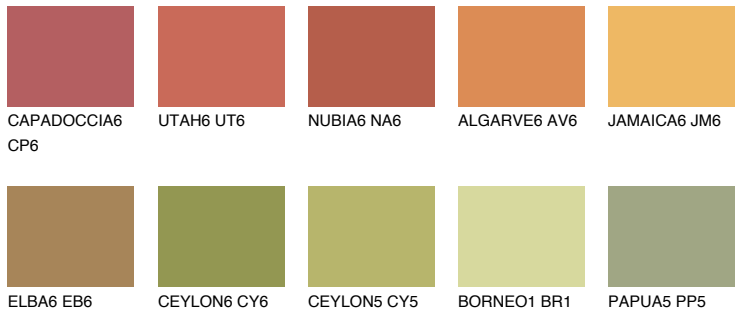

COLOUR DETAILS

AMBER GLASS

43%

Matching colours

COLOURS

INTENSE

For more information on plasters and paints, go to www.ceresit.lv

*The presented colours refer to plasters and paints offered by Ceresit. Due to the use of digital techniques, the presented colours might not represent the original ones, thus they cannot be considered as a reliable colour presentation. We recommend checking the authentic colour samples.