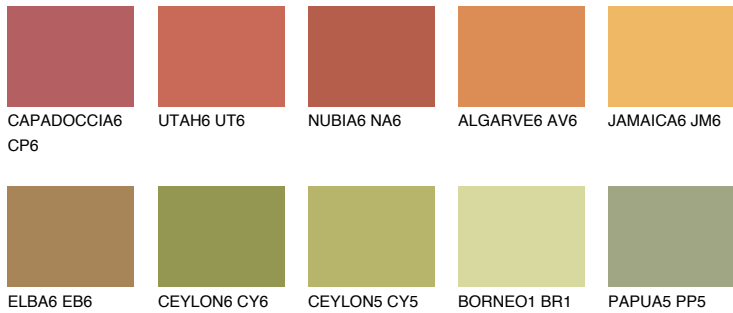

# COLOUR DETAILS

## AMBER GLASS

43%

### Matching colours

#### COLOURS