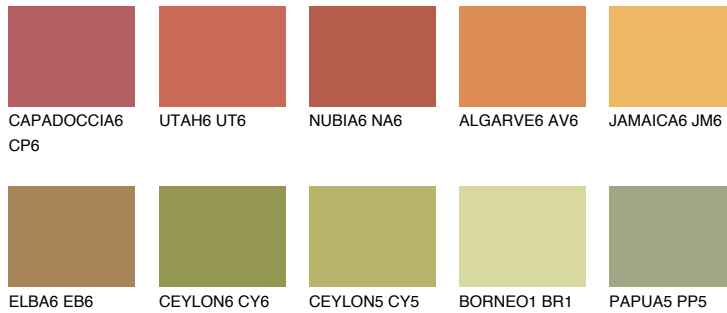

COLOUR DETAILS

AMBER GLASS

43%

Matching colours

COLOURS

INTENSE

For more information on plasters and paints, go to www.ceresit.lv

*The presented colours refer to plasters and paints offered by Ceresit. Due to the use of digital techniques, the presented colours might not represent the original ones, thus they cannot be considered as a reliable colour presentation. We recommend checking the authentic colour samples.