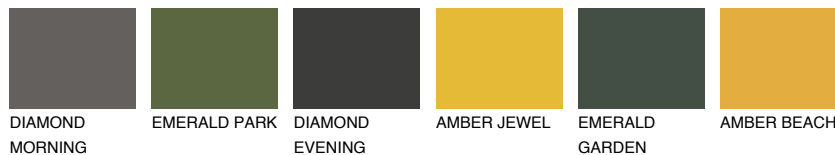

COLOUR DETAILS

AMBER GLASS

43%

Matching colours

COLOURS

INTENSE

For more information on plasters and paints, go to www.ceresit.lv

*The presented colours refer to plasters and paints offered by Ceresit. Due to the use of digital techniques, the presented colours might not represent the original ones, thus they cannot be considered as a reliable colour presentation. We recommend checking the authentic colour samples.