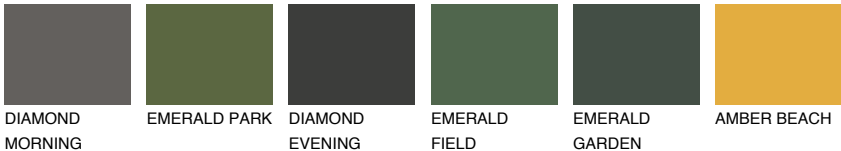

AMBER ISLAND

33%

Matching colours

COLOURS

INTENSE

For more information on plasters and paints, go to www.ceresit.lv

*The presented colours refer to plasters and paints offered by Ceresit. Due to the use of digital techniques, the presented colours might not represent the original ones, thus they cannot be considered as a reliable colour presentation. We recommend checking the authentic colour samples.