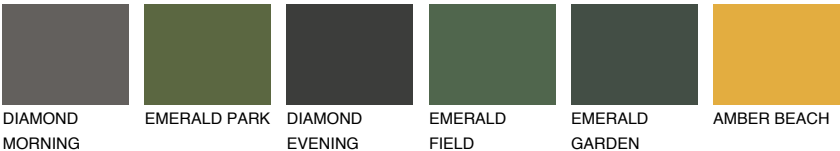

AMBER ISLAND

33%

Matching colours

COLOURS

INTENSE

For more information on plasters and paints, go to www.ceresit.lv

*The presented colours refer to plasters and paints offered by Ceresit. Due to the use of digital techniques, the presented colours might not represent the original ones, thus they cannot be considered as a reliable colour presentation. We recommend checking the authentic colour samples.