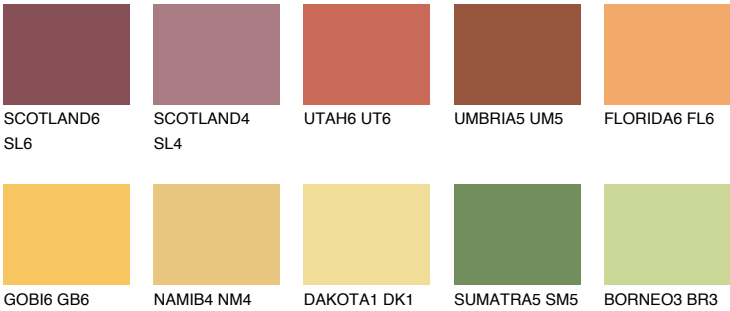

AMBER ISLAND

33%

Matching colours

COLOURS

INTENSE

For more information on plasters and paints, go to www.ceresit.lv

*The presented colours refer to plasters and paints offered by Ceresit. Due to the use of digital techniques, the presented colours might not represent the original ones, thus they cannot be considered as a reliable colour presentation. We recommend checking the authentic colour samples.