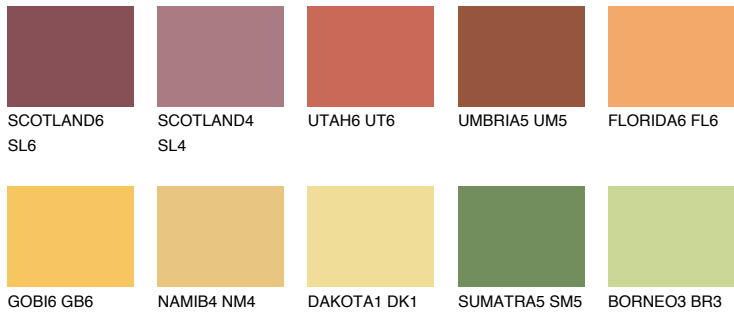

COLOUR DETAILS

AMBER ISLAND

33%

Matching colours

COLOURS

INTENSE

For more information on plasters and paints, go to www.ceresit.lv

*The presented colours refer to plasters and paints offered by Ceresit. Due to the use of digital techniques, the presented colours might not represent the original ones, thus they cannot be considered as a reliable colour presentation. We recommend checking the authentic colour samples.