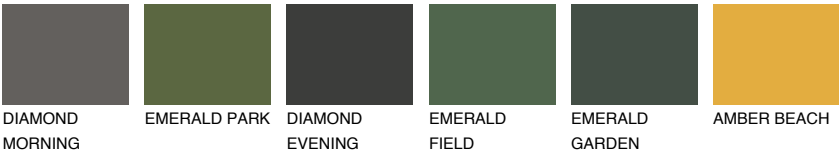

AMBER ISLAND

33%

Matching colours

COLOURS

INTENSE

For more information on plasters and paints, go to www.ceresit.lv

*The presented colours refer to plasters and paints offered by Ceresit. Due to the use of digital techniques, the presented colours might not represent the original ones, thus they cannot be considered as a reliable colour presentation. We recommend checking the authentic colour samples.