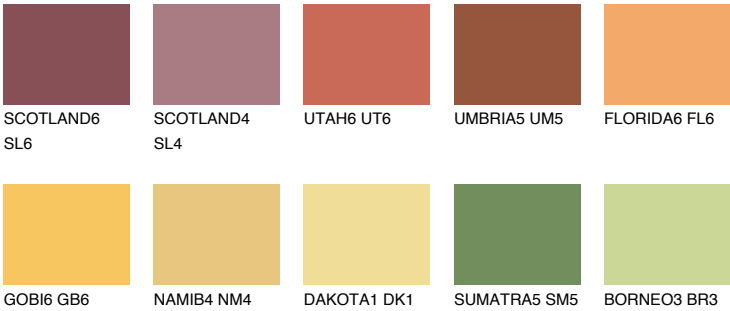

## AMBER ISLAND

33%

### Matching colours

#### COLOURS

#### INTENSE

For more information on plasters and paints, go to [www.ceresit.lv](http://www.ceresit.lv)

\*The presented colours refer to plasters and paints offered by Ceresit. Due to the use of digital techniques, the presented colours might not represent the original ones, thus they cannot be considered as a reliable colour presentation. We recommend checking the authentic colour samples.