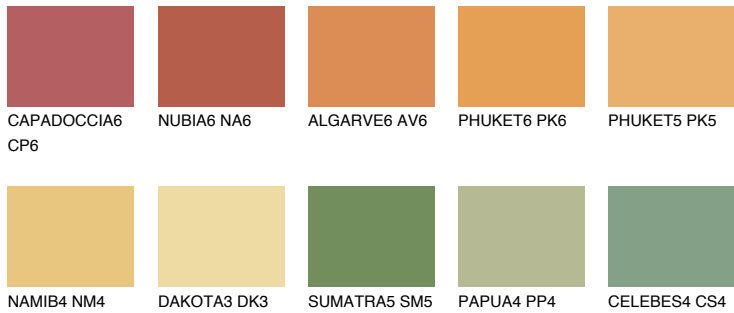

# COLOUR DETAILS

## AMBER JEWEL

56%

### Matching colours

#### COLOURS