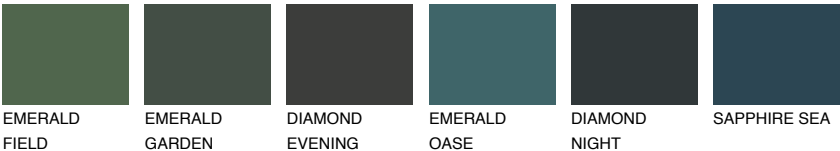

AMBER JEWEL

56%

Matching colours

COLOURS

INTENSE

For more information on plasters and paints, go to www.ceresit.lv

*The presented colours refer to plasters and paints offered by Ceresit. Due to the use of digital techniques, the presented colours might not represent the original ones, thus they cannot be considered as a reliable colour presentation. We recommend checking the authentic colour samples.