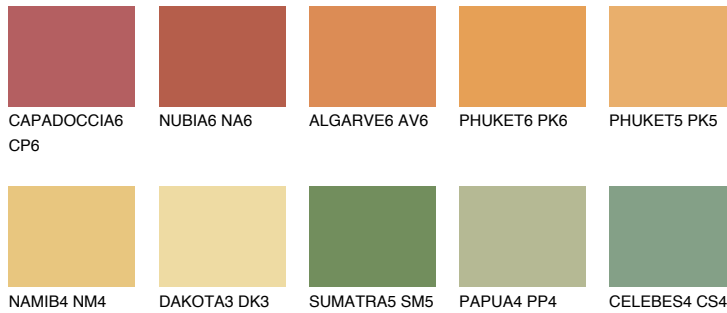

AMBER JEWEL

56%

Matching colours

COLOURS

INTENSE

For more information on plasters and paints, go to www.ceresit.lv

*The presented colours refer to plasters and paints offered by Ceresit. Due to the use of digital techniques, the presented colours might not represent the original ones, thus they cannot be considered as a reliable colour presentation. We recommend checking the authentic colour samples.