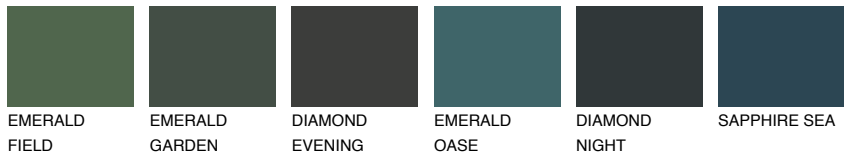

COLOUR DETAILS

AMBER JEWEL

56%

Matching colours

COLOURS

INTENSE

For more information on plasters and paints, go to www.ceresit.lv

*The presented colours refer to plasters and paints offered by Ceresit. Due to the use of digital techniques, the presented colours might not represent the original ones, thus they cannot be considered as a reliable colour presentation. We recommend checking the authentic colour samples.