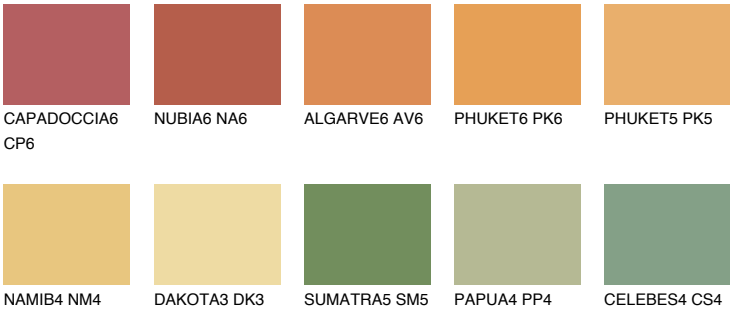

AMBER JEWEL

56%

Matching colours

COLOURS

INTENSE

For more information on plasters and paints, go to www.ceresit.lv

*The presented colours refer to plasters and paints offered by Ceresit. Due to the use of digital techniques, the presented colours might not represent the original ones, thus they cannot be considered as a reliable colour presentation. We recommend checking the authentic colour samples.