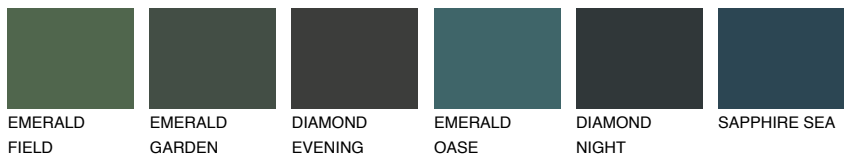

COLOUR DETAILS

AMBER JEWEL

56%

Matching colours

COLOURS

INTENSE

For more information on plasters and paints, go to www.ceresit.lv

*The presented colours refer to plasters and paints offered by Ceresit. Due to the use of digital techniques, the presented colours might not represent the original ones, thus they cannot be considered as a reliable colour presentation. We recommend checking the authentic colour samples.