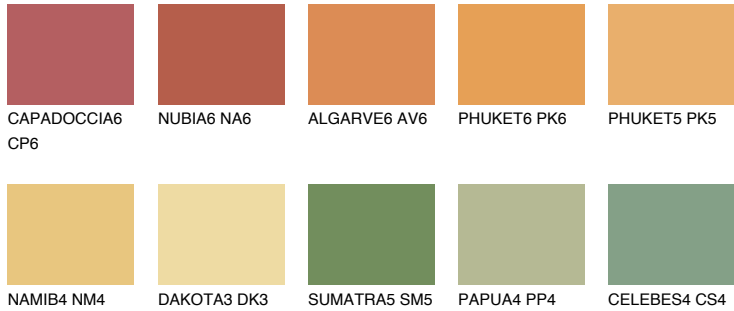

COLOUR DETAILS

AMBER JEWEL

56%

Matching colours

COLOURS

INTENSE

For more information on plasters and paints, go to www.ceresit.lv

*The presented colours refer to plasters and paints offered by Ceresit. Due to the use of digital techniques, the presented colours might not represent the original ones, thus they cannot be considered as a reliable colour presentation. We recommend checking the authentic colour samples.