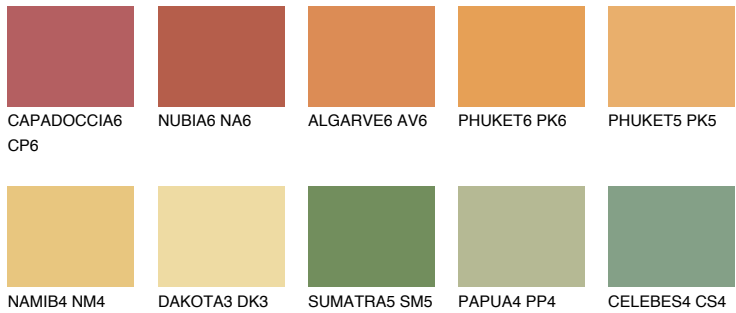

COLOUR DETAILS

AMBER JEWEL

56%

Matching colours

COLOURS

INTENSE

For more information on plasters and paints, go to www.ceresit.lv

*The presented colours refer to plasters and paints offered by Ceresit. Due to the use of digital techniques, the presented colours might not represent the original ones, thus they cannot be considered as a reliable colour presentation. We recommend checking the authentic colour samples.