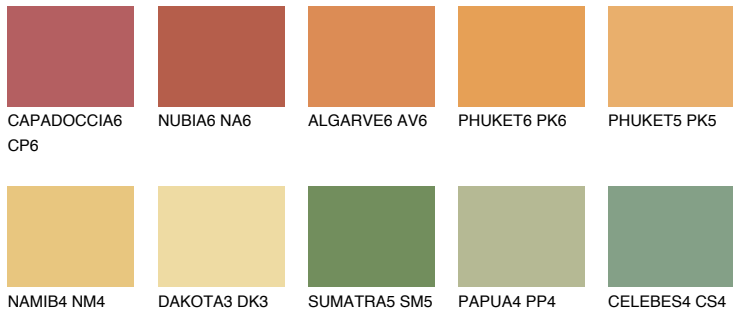

COLOUR DETAILS

AMBER JEWEL

56%

Matching colours

COLOURS

INTENSE

For more information on plasters and paints, go to www.ceresit.lv

*The presented colours refer to plasters and paints offered by Ceresit. Due to the use of digital techniques, the presented colours might not represent the original ones, thus they cannot be considered as a reliable colour presentation. We recommend checking the authentic colour samples.