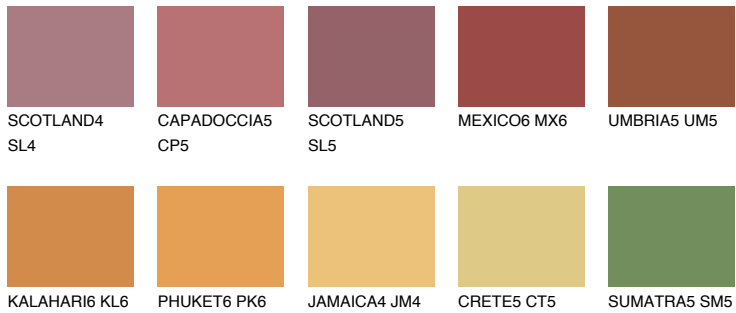

COLOUR DETAILS

AMBER PATH

☀ 24%

Matching colours

COLOURS

INTENSE

For more information on plasters and paints, go to www.ceresit.lv

*The presented colours refer to plasters and paints offered by Ceresit. Due to the use of digital techniques, the presented colours might not represent the original ones, thus they cannot be considered as a reliable colour presentation. We recommend checking the authentic colour samples.