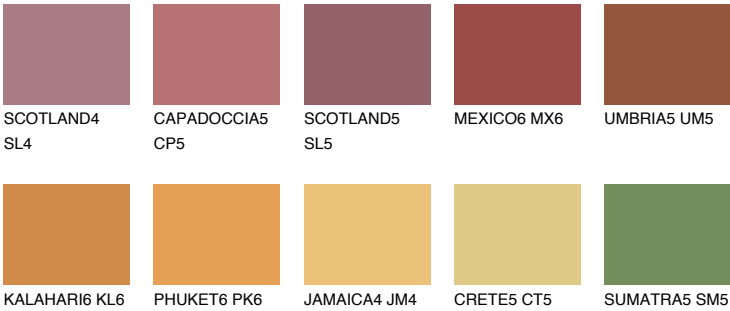

## AMBER PATH

24%

### Matching colours

#### COLOURS

#### INTENSE

For more information on plasters and paints, go to [www.ceresit.lv](http://www.ceresit.lv)

\*The presented colours refer to plasters and paints offered by Ceresit. Due to the use of digital techniques, the presented colours might not represent the original ones, thus they cannot be considered as a reliable colour presentation. We recommend checking the authentic colour samples.