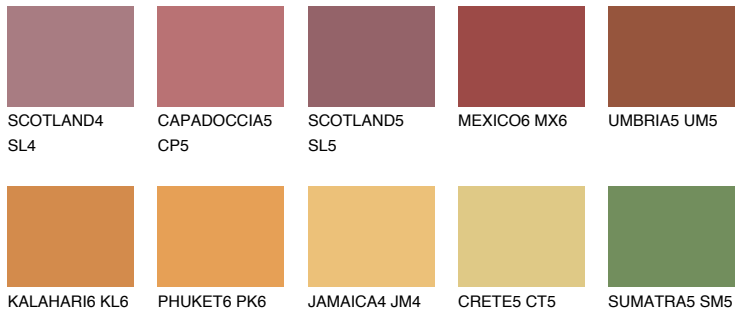

# COLOUR DETAILS

## AMBER PATH

☀ 24%

### Matching colours

#### COLOURS