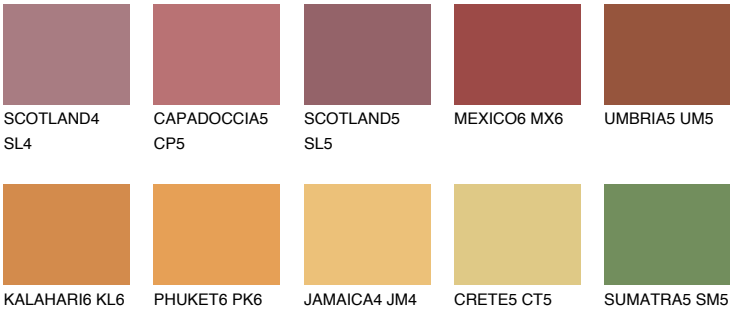

AMBER PATH

24%

Matching colours

COLOURS

INTENSE

For more information on plasters and paints, go to www.ceresit.lv

*The presented colours refer to plasters and paints offered by Ceresit. Due to the use of digital techniques, the presented colours might not represent the original ones, thus they cannot be considered as a reliable colour presentation. We recommend checking the authentic colour samples.