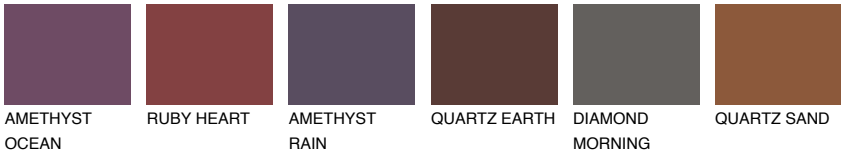

AMETHYST AIR

☀ 11%

Matching colours

COLOURS

INTENSE

For more information on plasters and paints, go to www.ceresit.lv

*The presented colours refer to plasters and paints offered by Ceresit. Due to the use of digital techniques, the presented colours might not represent the original ones, thus they cannot be considered as a reliable colour presentation. We recommend checking the authentic colour samples.