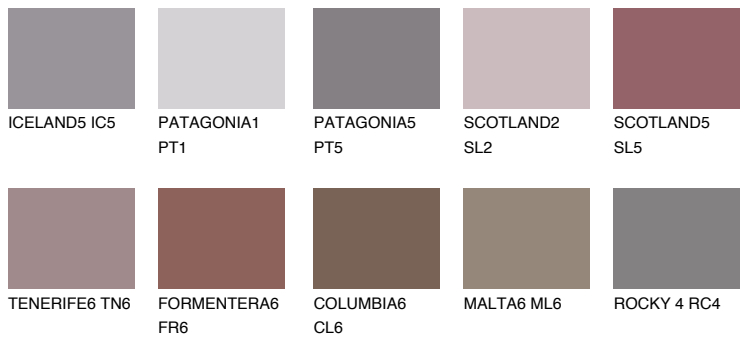

COLOUR DETAILS

AMETHYST MIST

8%

Matching colours

COLOURS

INTENSE

For more information on plasters and paints, go to www.ceresit.lv

*The presented colours refer to plasters and paints offered by Ceresit. Due to the use of digital techniques, the presented colours might not represent the original ones, thus they cannot be considered as a reliable colour presentation. We recommend checking the authentic colour samples.